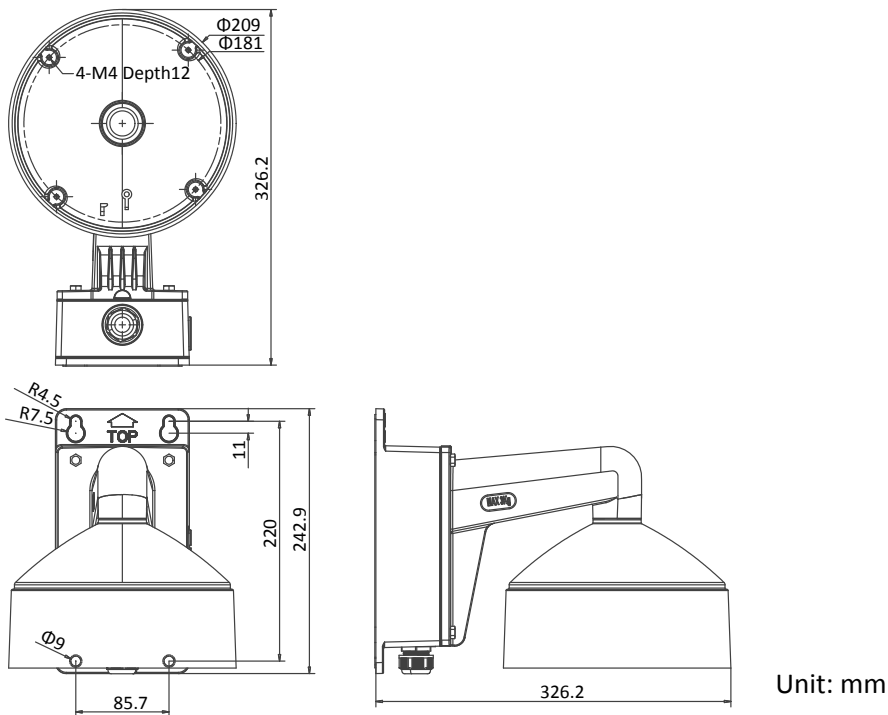

DS-1273ZJ-DM30-B

Wall Mounting Bracket for Dome Camera

Features

- Aluminum alloy material with surface spray treatment
- Waterproof design
- Design of cap is for convenient wiring

Dimension

Available Model

DS-1273ZJ-DM30-B

Parameters

Model	DS-1273ZJ-DM30-B
Parameters	Wall Mounting Bracket for Dome Camera
Appearance	Hikvision White
Material	Aluminum Alloy
Dimension	Φ209×243×326mm
Weight	2500g

Notes

- The bracket should be installed on flat wall
- Waterproof rubber is necessary for outdoor application
- The wall must be capable of supporting over 3 times as much as the total weight of the camera and the mount.
- The maximum load capacity of the bracket is 3KG