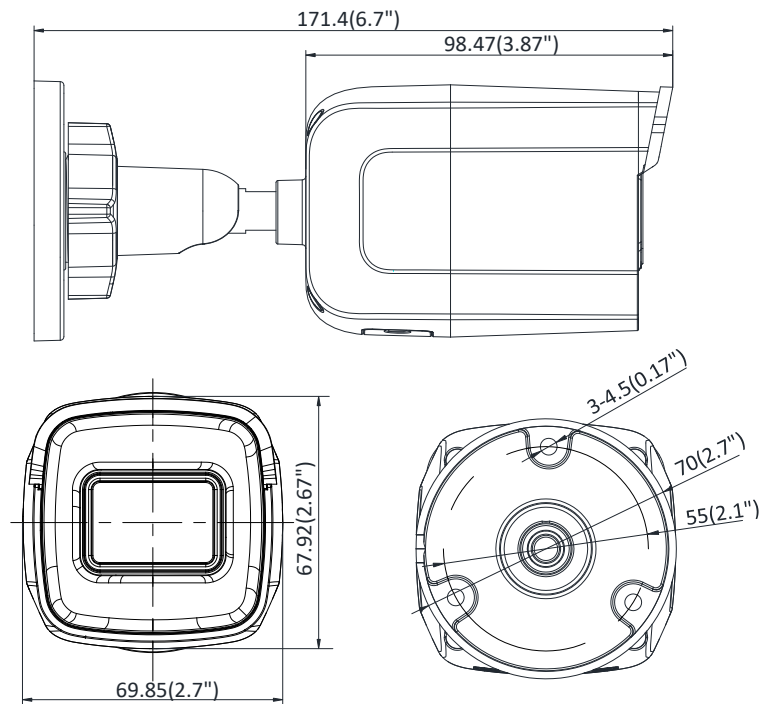

| | |
|--------------------------|--|
| General Function | One-key reset, anti-flicker, three streams, heartbeat, mirror, password protection, privacy mask, watermark, IP address filter |
| Firmware Version | V5.5.61 |
| API | ONVIF (PROFILE S, PROFILE G), ISAPI |
| Simultaneous Live View | Up to 6 channels |
| User/Host | Up to 32 users 3 levels: Administrator, Operator and User |
| Client | iVMS-4200, Hik-Connect, iVMS-5200, iVMS-4500 |
| Web Browser | IE8+, Chrome 31.0-44, Firefox 30.0-51, Safari 8.0+ |
| Interface | |
| Communication Interface | 1 RJ45 10M/100M self-adaptive Ethernet port |
| On-board Storage | Built-in micro SD/SDHC/SDXC slot, up to 128 GB |
| Reset Button | Yes |
| Smart Feature-set | |
| Behavior Analysis | Line crossing detection, intrusion detection, unattended baggage detection, object removal detection |
| Exception Detection | Scene change detection |
| Face Detection | Yes |
| General | |
| Operating Conditions | -30 °C to +60 °C (-22 °F to +140 °F), humidity 95% or less (non-condensing) |
| Power Supply | 12 VDC ± 25%, 5.5 mm coaxial power plug PoE (802.3af, class 3) |
| Power Consumption | 12 VDC, 0.5 A, max: 6 W PoE: (802.3af, 36 VDC to 57 VDC), 0.2 A to 0.1 A, max: 7.5 W |
| IR Range | Up to 30 m |
| Wavelength | 850 nm |
| Protection Level | IP67, IK10 |
| Material | Front cover: metal, back cover: metal, sun shield: plastic |
| Dimensions | Camera: 70 × 68 × 171 mm (2.8" × 2.7" × 6.7") |
| Weight | Camera: 400 g (0.9 lb.) With package: 700 g (1.5 lb.) |

Available Model

DS-2CD2085FWD-I (2.8/4/6 mm)

Dimensions

Unit: mm(inch)

Accessories

Distributed by

DS-1280ZI-XS
Junction Box

HIKVISION