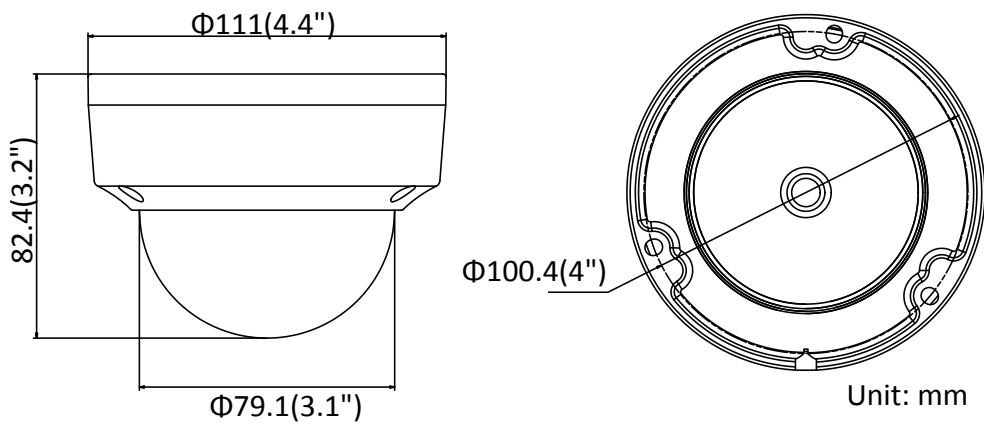

Dimensions

Accessories

Distributed by