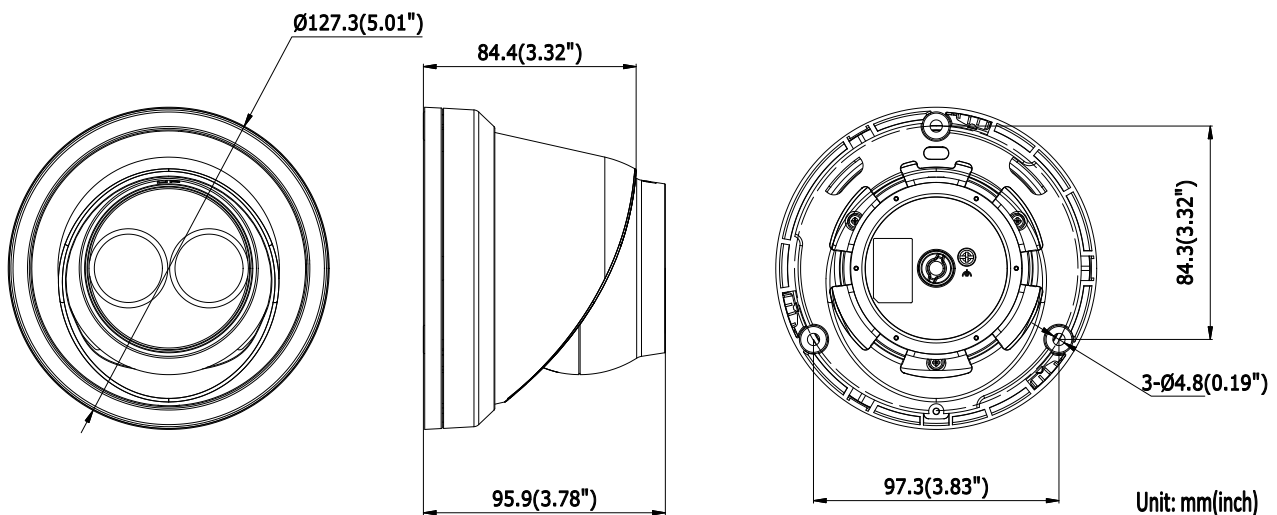

General Function	One-key Reset, Dual-VCA, Anti-Flicker, Heartbeat, Mirror, Password Protection, Privacy Mask, Watermark, IP Address Filter
Interface	
Communication Interface	1 RJ45 10M/100M self-adaptive Ethernet port
On-board Storage	Built-in microSD/SDHC/SDXC slot, up to 128 GB
Smart Feature-set	
Behavior Analysis	Line crossing detection, intrusion detection, unattended baggage detection, object removal detection
Line Crossing Detection	Cross a pre-defined virtual line, up to 1 pre-defined virtual lines supported
Intrusion Detection	Enter and loiter in a pre-defined virtual region, up to 1 pre-defined virtual regions supported
Object Removal Detection	Objects removed from the pre-defined region, such as the exhibits on display.
Unattended Baggage Detection	Objects left over in the pre-defined region such as the baggage, purse, dangerous materials
Face Detection	Human face appears in the image can be detected and trigger linkage method
General	
Operating Conditions	-30 °C to +60 °C (-22 °F to +140 °F), Humidity 95% or less (non-condensing)
Power Supply	12 VDC ± 25%, 6W PoE(802.3af, 42.5 – 57V, class 3), 7W
IR Range	Up to 30 m
Protection Level	IP67
Dimensions	Camera: Φ 127.3 × 95.9 mm (5.01" × 3.78") Package: 150 × 150 × 141 mm (5.91" × 5.91" × 5.55")
Weight	Camera: 620 g (1.37 lb.)

Available Models

DS-2CD2325FWD-I

Dimensions