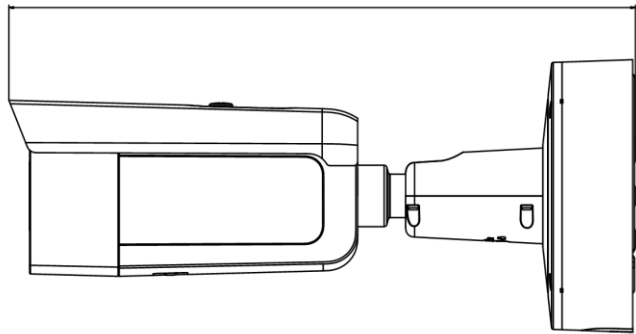

Startup and Operating Conditions	-30 °C to 60 °C (-22 °F to 140 °F). Humidity 95% or less (non-condensing)
Power Supply	12 VDC ± 25%, reverse polarity protection PoE: 802.3at, class 4
Power Consumption and Current	12 VDC, 1.12 A, max. 13.5 W PoE: (802.3at, 42.5 V to 57 V), 0.5 A to 0.3 A, max. 15 W
Power Interface	Two-core terminal plug
Material	ADC12
Camera Dimension	Ø144 × 333 mm (5.7" × 13.1")
Package Dimension	385 × 190 × 180 mm (15.2" × 7.5" × 7.1")
Camera Weight	1450 g (3.2 lb.)
With Package Weight	2589 g (5.7 lb.)
Linkage Method	Upload to NAS/memory card, notify surveillance center, trigger record, trigger capture, strobe light, audible warning *Note: External device is required.
Web Client Language	32 languages English, Russian, Estonian, Bulgarian, Hungarian, Greek, German, Italian, Czech, Slovak, French, Polish, Dutch, Portuguese, Spanish, Romanian, Danish, Swedish, Norwegian, Finnish, Croatian, Slovenian, Serbian, Turkish, Korean, Traditional Chinese, Thai, Vietnamese, Japanese, Latvian, Lithuanian, Portuguese (Brazil)
General Function	Anti- flicker, heartbeat, mirror, privacy masks, flash log, password reset via e-mail, pixel counter
Software Reset	Yes
Approval	
EMC	FCC (47 CFR Part 15, Subpart B); CE-EMC (EN 55032: 2015, EN 61000-3-2: 2014, EN 61000-3-3: 2013, EN 50130-4: 2011 +A1: 2014); RCM (AS/NZS CISPR 32: 2015); IC (ICES-003: Issue 6, 2016); KC (KN 32: 2015, KN 35: 2015)
Safety	UL (UL 60950-1); CB (IEC 60950-1:2005 + Am 1:2009 + Am 2:2013); CE-LVD (EN 60950-1:2005 + Am 1:2009 + Am 2:2013); BIS (IS 13252(Part 1):2010+A1:2013+A2:2015); LOA (IEC/EN 60950-1)
Environment	CE-RoHS (2011/65/EU); WEEE (2012/19/EU); Reach (Regulation (EC) No 1907/2006)
Protection	Ingression protection: IP66 (IEC 60529-2013), IK10 (IEC 62262:2002)

▪ Available Model

DS-2CD2646G2-IZS(2.8 to 12 mm)

▪ Dimension

333 (13.1")

Unit: mm (inch)

▪ **Accessory**

DS-1476ZJ-SUS
Corner Mount

DS-2251ZJ
Column Mount