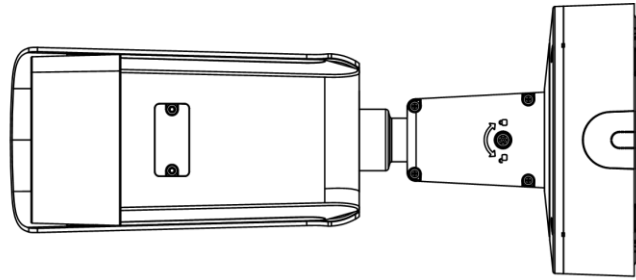

333 (13.1")

Unit: mm (inch)

▪ **Accessory**