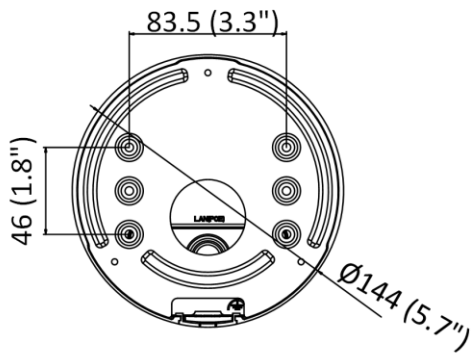

Startup and Operating Conditions	-30 °C to 60 °C (-22 °F to 140 °F). Humidity 95% or less (non-condensing)
Power Supply	12 VDC ± 25%, reverse polarity protection PoE: 802.3at, class 4
Power Consumption and Current	12 VDC, 1.12 A, max. 13.5 W PoE: (802.3at, 42.5 V to 57 V), 0.5 A to 0.3 A, max. 15 W
Power Interface	Two-core terminal plug
Material	ADC12
Camera Dimension	Ø144 × 333 mm (5.7" × 13.1")
Package Dimension	385 × 190 × 180 mm (15.2" × 7.5" × 7.1")
Camera Weight	1450 g (3.2 lb.)
With Package Weight	2589 g (5.7 lb.)
Linkage Method	Upload to NAS/memory card, notify surveillance center, trigger record, trigger capture, strobe light, audible warning *Note: External device is required.
Web Client Language	32 languages English, Russian, Estonian, Bulgarian, Hungarian, Greek, German, Italian, Czech, Slovak, French, Polish, Dutch, Portuguese, Spanish, Romanian, Danish, Swedish, Norwegian, Finnish, Croatian, Slovenian, Serbian, Turkish, Korean, Traditional Chinese, Thai, Vietnamese, Japanese, Latvian, Lithuanian, Portuguese (Brazil)
General Function	Anti- flicker, heartbeat, mirror, privacy masks, flash log, password reset via e-mail, pixel counter
Software Reset	Yes
Approval	
EMC	FCC (47 CFR Part 15, Subpart B); CE-EMC (EN 55032: 2015, EN 61000-3-2: 2014, EN 61000-3-3: 2013, EN 50130-4: 2011 +A1: 2014); RCM (AS/NZS CISPR 32: 2015); IC (ICES-003: Issue 6, 2016); KC (KN 32: 2015, KN 35: 2015)
Safety	UL (UL 60950-1); CB (IEC 60950-1:2005 + Am 1:2009 + Am 2:2013); CE-LVD (EN 60950-1:2005 + Am 1:2009 + Am 2:2013); BIS (IS 13252(Part 1):2010+A1:2013+A2:2015); LOA (IEC/EN 60950-1)
Environment	CE-RoHS (2011/65/EU); WEEE (2012/19/EU); Reach (Regulation (EC) No 1907/2006)
Protection	Ingression protection: IP66 (IEC 60529-2013), IK10 (IEC 62262:2002)

▪ Available Model

DS-2CD2646G2-IZS(2.8 to 12 mm)

▪ Dimension

333 (13.1")

Unit: mm (inch)

▪ **Accessory**

DS-1476ZJ-SUS
Corner Mount

DS-2251ZJ
Column Mount