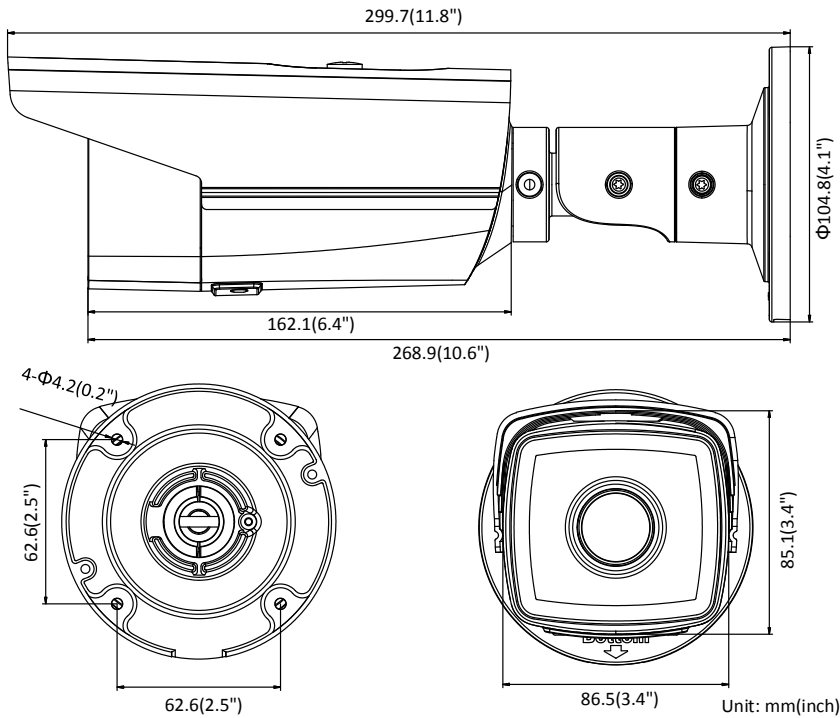

Dimensions

Accessory

Distributed by

HIKVISION

Headquarters

No.555 Qianmo Road, Binjiang District,
Hangzhou 310051, China
T +86-571-8807-5998
overseasbusiness@hikvision.com

Hikvision USA
T +1-909-895-0400
sales.usa@hikvision.com

Hikvision Australia
T +61-2-8599-4233
salesau@hikvision.com

Hikvision India
T +91-22-28469900
sales@pramahikvision.com

Hikvision Canada
T +1-866-200-6690
sales.canada@hikvision.com

Hikvision Thailand
T +662-275-9949
sales.thailand@hikvision.com

Hikvision Europe
T +31-23-5542770
sales.eu@hikvision.com

Hikvision Italy
T +39-0438-6902
info.it@hikvision.com

Hikvision Brazil
T +55 11 3318-0050
Latam.support@hikvision.com

Hikvision Turkey
T +90 (216)521 7070- 7074
sales.tr@hikvision.com

Hikvision Malaysia
T +601-7652-2413
sales.my@hikvision.com

Hikvision UK & Ireland
T +01628-902140
sales.uk@hikvision.com

Hikvision South Africa
Tel: +27 (10) 0351172
sale.africa@hikvision.com

Hikvision France
T +33(0)1-85-330-450
info.fr@hikvision.com

Hikvision Kazakhstan
T +7-727-9730667
nikia.panfilov@hikvision.ru

Hikvision Vietnam
T +84-974270888
sales.vt@hikvision.com

Hikvision UAE
T +971-4-4432090
salesme@hikvision.com

Hikvision Singapore
T +65-6684-4718
sg@hikvision.com

Hikvision Spain
T +34-91-737-16-55
info.es@hikvision.com

Hikvision Tashkent
T +99-87-1238-9438
uzb@hikvision.ru

Hikvision Hong Kong
T +852-2151-1761
info.hk@hikvision.com

Hikvision Russia
T +7-495-669-67-99
saleru@hikvision.com

Hikvision Korea
T +82-(0)31-731-8817
sales.korea@hikvision.com

Hikvision Poland
T +48-22-460-01-50
info.pl@hikvision.com

Hikvision Indonesia
T +62-21-2933759
Sales.Indonesia@hikvision.com

Hikvision Colombia
sales.colombia@hikvision.com