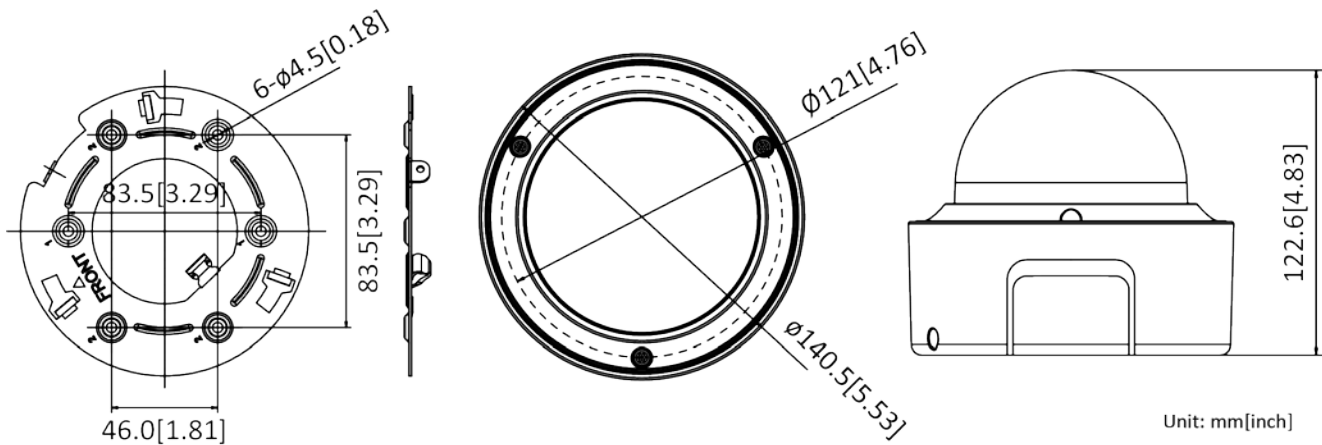

Dimensions	Camera: $\Phi 141 \times 123$ mm ($\Phi 5.5'' \times 4.8''$) With package: $244 \times 174 \times 173$ mm ($9.6'' \times 6.9'' \times 6.8''$)
Weight	Camera: approx. 900 g (1.98 lb.) With Package: approx. 1250 g (2.76 lb.)
Approval	
EMC	47 CFR Part 15, Subpart B; EN 55032: 2015, EN 61000-3-2: 2014, EN 61000-3-3: 2013, EN 50130-4: 2011 +A1: 2014; AS/NZS CISPR 32: 2015; ICES-003: Issue 6, 2016; KN 32: 2015, KN 35: 2015
Safety	UL 60950-1, IEC 60950-1:2005 + Am 1:2009 + Am 2:2013, EN 60950-1:2005 + Am 1:2009 + Am 2:2013, IS 13252(Part 1):2010+A1:2013+A2:2015
Chemistry	2011/65/EU, 2012/19/EU, Regulation (EC) No 1907/2006
Protection	Ingress protection: IK10 (IEC 62262:2002)

* Listed resolutions are only selectable options. It does not mean that all streams can work at their maximum resolution at the same time.

Available Model

DS-2CD5146G0-IZS (2.8 to 12 mm)

Dimension

Accessory