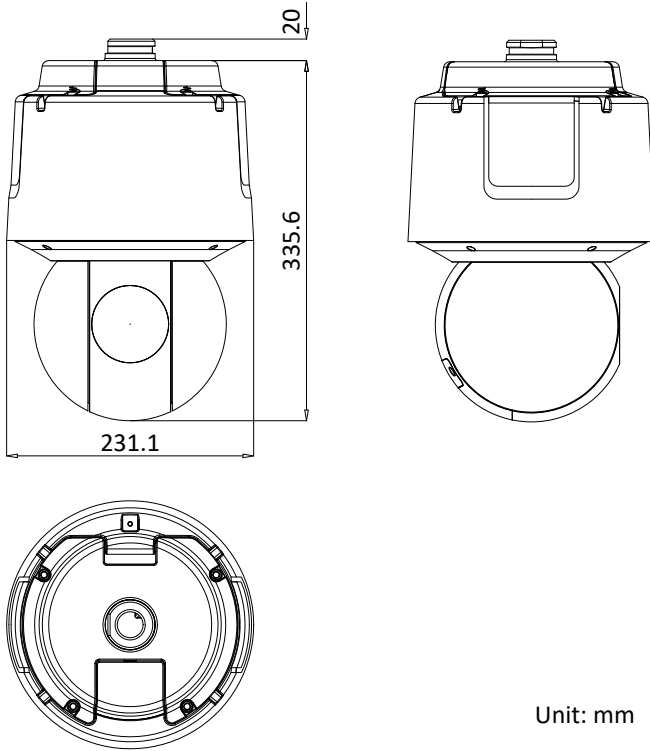

Dimensions	Φ 231.1 mm × 355.6 mm (Φ 9.10" × 14")
Weight	Approx. 6 kg (13.23 lb)

Order Model

DS-2DF6A236X-AEL, 24 VAC &Hi-PoE

Dimensions

Unit: mm

Accessories

	DS-1604ZJ-P	Wall Mount
	DS-1661ZJ-P	Pendant Mount
	DS-1662ZJ-P	Pendant Mount
	DS-1667ZJ-P	Pendant Mount
	DS-1682ZJ-P	Extension Bar for Pendant Mount
	DS-1663ZJ-P	Ceiling Mount
	DS-1660ZJ-P	Parapet Mount
	DS-1604ZJ-Pole-P	Vertical Pole Mount
	DS-1604ZJ-Corner-P	Corner Mount
 Distributed by	DS-1100KI	Network Keyboard
	DS-1005KI	USB Joy-stick