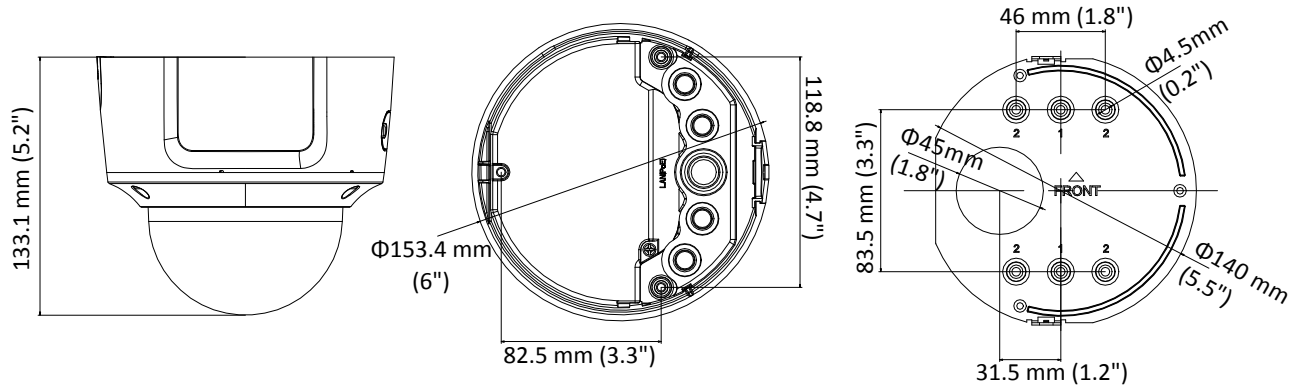

Dimensions

Accessories

Distributed by