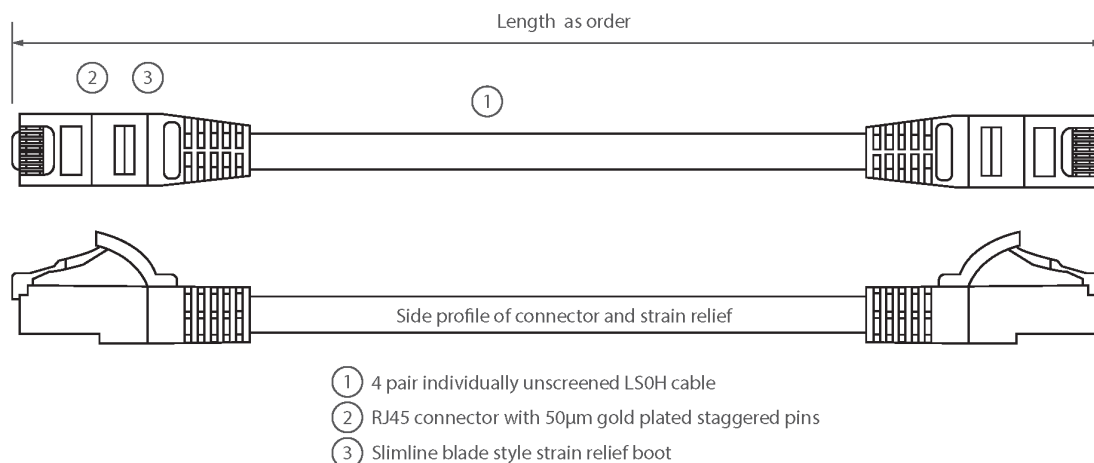

Product Specifications

Feature	Values
Cable type	U/UTP
Category	6
Length	1 m
Type of connector connection 1	RJ45 8(8)
Type of connector connection 2	RJ45 8(8)
Outer sheath colour	Grey
Strain relief boot	Moulded-on
Strain relief boot colour	Grey
Flame retardant version	Yes
Halogen free	Yes
Cable construction	1x4
AWG-size	24

Excel Cat6 Patch Lead U/UTP Unshielded LSOH Blade Booted 1m Grey

Item Code: 100-310

excel
without compromise.

Pin assignment

1:1

Product drawing

Standards

Applicable standard	Detail
ISO/IEC 11801-1:2017	Information technology - Generic cabling for customer premises: Part 1 General Requirements
EN 50173-1:2018	Information technology. Generic cabling systems - General requirements
ANSI/TIA 568-2.D	Balanced Twisted-Pair Telecommunications Cabling and Components Standards
IEC 61156-5:2009+AMD1:2012 CSV	Multicore and symmetrical pair/quad cables for digital communications - Part 5: Symmetrical pair/quad cables with transmission characteristics up to 1 000 MHz - Horizontal floor wiring - Sectional specification
IEC 60332-1-2:2004	Tests on electric and optical fibre cables under fire conditions. Test for vertical flame propagation for a single insulated wire or cable. Procedure for 1 kW pre-mixed flame
IEC 61034-2:2005+A1:2013	Measurement of smoke density of cables burning under defined conditions - Part 2: Test procedure and requirements
RoHS	Compliant to the Restriction of Hazardous Substances
WFD	Compliant to Waste Framework Directive