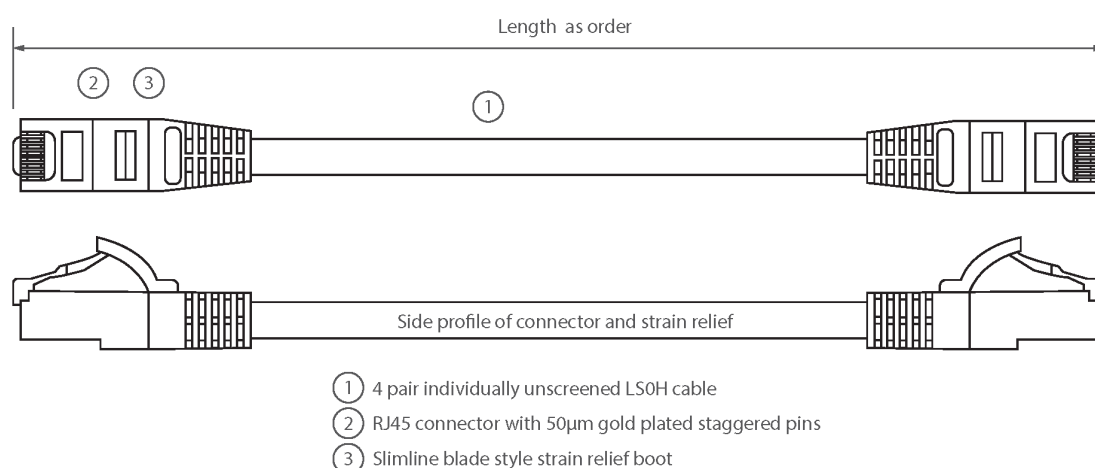

Each cable consists of 8 colour coded stranded 24AWG conductors twisted together to form 4 pairs with varying lay lengths. Cables are fitted with plastic strain relief boots, for applications that may require continuous patching or a degree of stress relief applied.

Product Specifications

Feature	Values
Cable type	U/UTP
Category	5E
Length	2 m
Type of connector connection 1	RJ45 8(8)
Type of connector connection 2	RJ45 8(8)
Outer sheath colour	Grey
Strain relief boot	Moulded-on
Strain relief boot colour	Grey
Flame retardant version	Yes
Halogen free	Yes
Cable construction	1x4

Excel Cat5e Patch Lead U/UTP Unshielded LSOH Blade Booted 2m Grey

Item Code: BB002MPLGE

excel
without compromise.

AWG-size	24
Pin assignment	1:1

Product drawing

Standards

Applicable standard	Detail
ISO/IEC 11801-1:2017	Information technology - Generic cabling for customer premises: Part 1 General Requirements
EN 50173-1:2018	Information technology. Generic cabling systems - General requirements
ANSI/TIA 568-2.D	Balanced Twisted-Pair Telecommunications Cabling and Components Standards
IEC 61156-5:2009+AMD1:2012 CSV	Multicore and symmetrical pair/quad cables for digital communications - Part 5: Symmetrical pair/quad cables with transmission characteristics up to 1 000 MHz - Horizontal floor wiring - Sectional specification
IEC 60332-1-2:2004	Tests on electric and optical fibre cables under fire conditions. Test for vertical flame propagation for a single insulated wire or cable. Procedure for 1 kW pre-mixed flame
EN 50399:2011+A1:2016	Common test methods for cables under fire conditions. Heat release and smoke production measurement on cables during flame spread test. Test apparatus, procedures, results