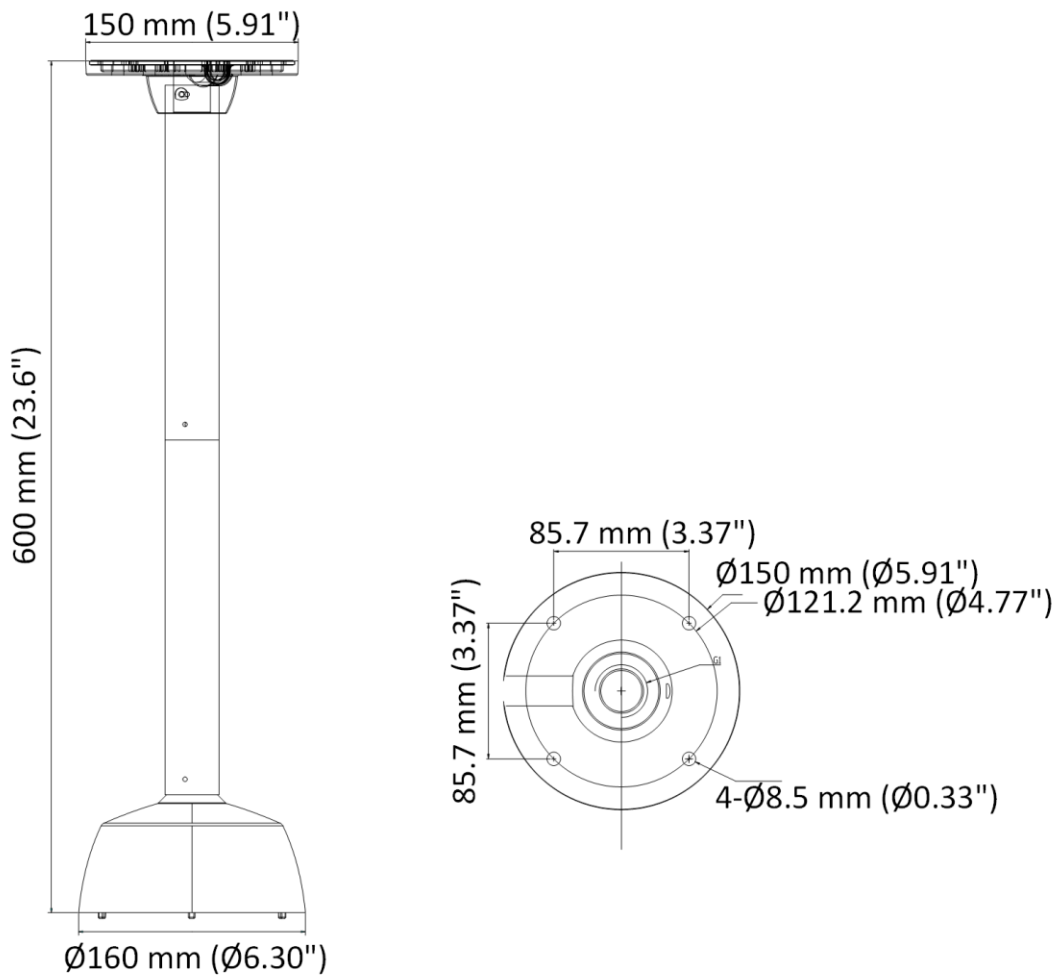

▪ **Specification**

Parameters	
Weight	Approx. 3 kg (6.62 lb.)
Appearance	White
Material	Aluminum Alloy
Dimension	160 mm × 160 mm × 600 mm (6.30" × 6.30" × 23.6")

▪ **Available Model**

DS-1271ZJ-160

▪ **Dimension**