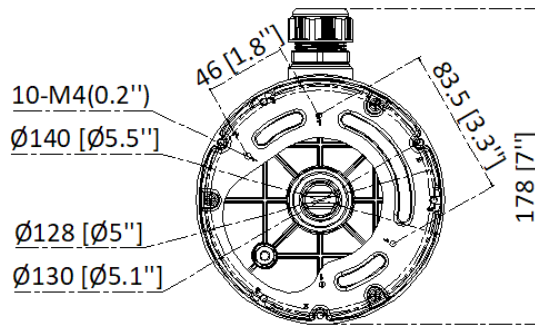

DS-2280ZJ-WA140

Junction box

Key Feature

- Junction box

Specification

Model	DS-2280ZJ-WA140
Color	White
Weight	Approx.359.4 g (0.79 lb.)
Material	Aluminum + stainless steel + silicone + EVA
Dimension	Ø140 mm × 40.5mm (Ø5.5" × 1.6 ")

Available Model

DS-2280ZJ-WA140

Dimension

Unit: mm(inch)

Camera Mounting Hole (mm)	Camera Mounting Hole (inch)
Double Gang(4*M4)	Double Gang(4*M0.2'')
φ130(3*M4)	φ5.1''(3*M0.2'')
φ128(3*M4)	φ5''(3*M0.2'')
Wall Mounting Hole (mm)	Wall Mounting Hole (inch)
φ88.5(4*φ4.5)	φ3.5''(4*φ0.2'')