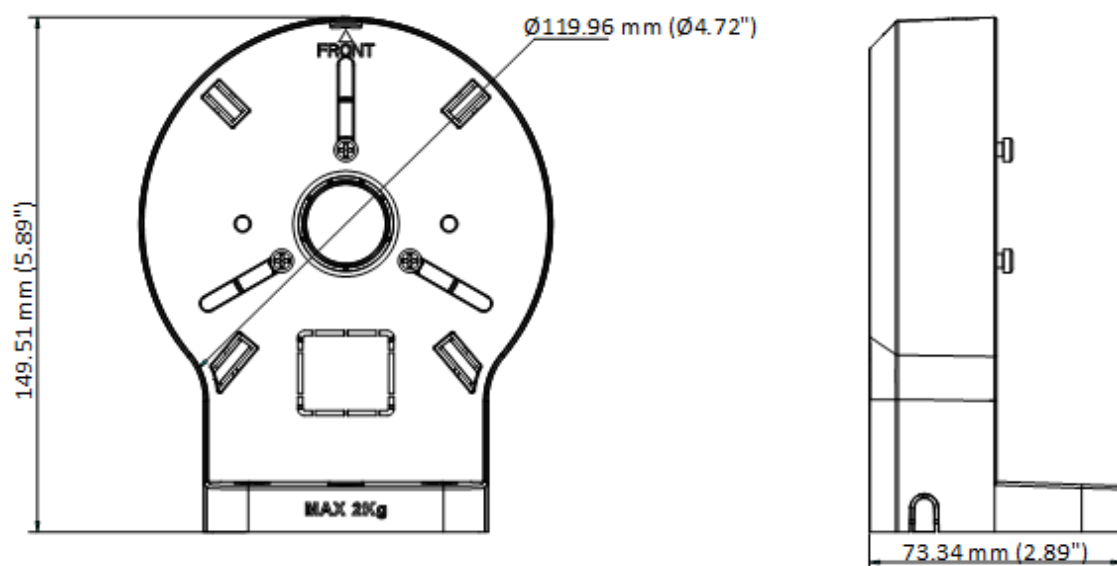

▪ **Specification**

Parameters	
Weight	Approx. 130 g (0.29 lb.)
Appearance	Hikvision White
Material	Plastic
Dimension	149.5 mm × 120 mm × 73.3 mm (5.89" × 4.72" × 2.89")

▪ **Available Model**

DS-2280ZJ

▪ **Dimension**