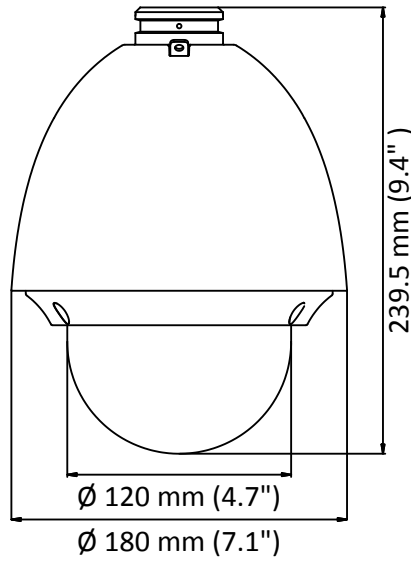

Dimension

Accessory

Distribute

HIKVISION®

Headquarters

No.555 Qianmo Road, Binjiang District,
Hangzhou 310051, China
T +86-571-8807-5998
overseasbusiness@hikvision.com

Hikvision USA
T +1-909-895-0400
sales.usa@hikvision.com

Hikvision Australia
T +61-2-8599-4233
salesau@hikvision.com

Hikvision India
T +91-22-28469900
sales@pramahikvision.com

Hikvision Canada
T +1-866-200-6690
sales.canada@hikvision.com

Hikvision Thailand
T +662-275-9949
sales.thailand@hikvision.com

Hikvision Europe
T +31-23-5542770
sales.eu@hikvision.com

Hikvision Italy
T +39-0438-6902
info.it@hikvision.com

Hikvision Brazil
T +55 11 3318-0050
Latam.support@hikvision.com

Hikvision Turkey
T +90 (216)521 7070- 7074
sales.tr@hikvision.com

Hikvision Malaysia
T +601-7652-2413
sales.my@hikvision.com

Hikvision UK & Ireland
T +01628-902140
sales.uk@hikvision.com

Hikvision South Africa
Tel: +27 (10) 0351172
sale.africa@hikvision.com

Hikvision France
T +33(0)1-85-330-450
info.fr@hikvision.com

Hikvision Kazakhstan
T +7-727-9730667
nikia.panfilov@hikvision.ru

Hikvision Vietnam
T +84-974270888
sales.vt@hikvision.com

Hikvision UAE
T +971-4-4432090
salesme@hikvision.com

Hikvision Singapore
T +65-6684-4718
sg@hikvision.com

Hikvision Spain
T +34-91-737-16-55
info.es@hikvision.com

Hikvision Tashkent
T +99-87-1238-9438
uzb@hikvision.ru

Hikvision Hong Kong
T +852-2151-1761
info.hk@hikvision.com

Hikvision Russia
T +7-495-669-67-99
saleru@hikvision.com

Hikvision Korea
T +82-(0)31-731-8817
sales.korea@hikvision.com

Hikvision Poland
T +48-22-460-01-50
info.pl@hikvision.com

Hikvision Indonesia
T +62-21-2933759
Sales.Indonesia@hikvision.com

Hikvision Colombia
sales.colombia@hikvision.com