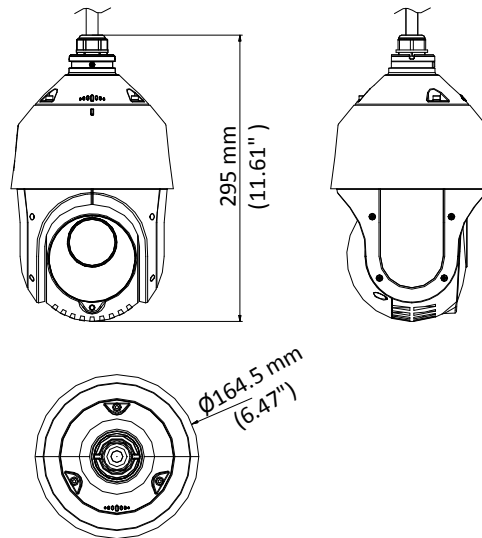

Order Model

DS-2AE4225TI-A(E)

Dimension