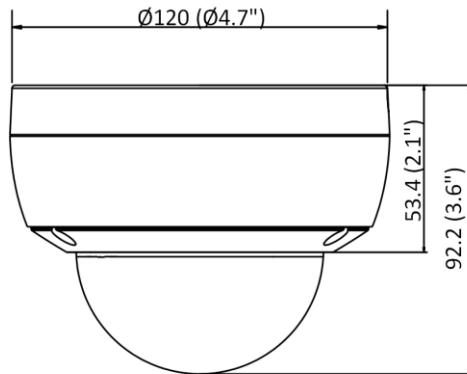

▪ **Available Model**

DS-2CD1123G0-IUF(2.8/4 mm)

▪ **Dimension**

Unit: mm (inch)

▪ **Accessory**

▪ **Optional**

DS-1271ZJ-120 Pendant Mount	DS-1272ZJ-120 Wall Mount