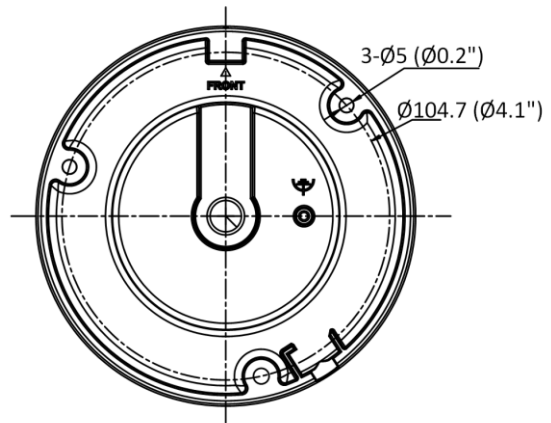

▪ **Available Model**

DS-2CD1123G0-IUF(2.8/4 mm)

▪ **Dimension**

Unit: mm (inch)

▪ **Accessory**

▪ **Optional**

DS-1271ZJ-120 Pendant Mount	DS-1272ZJ-120 Wall Mount