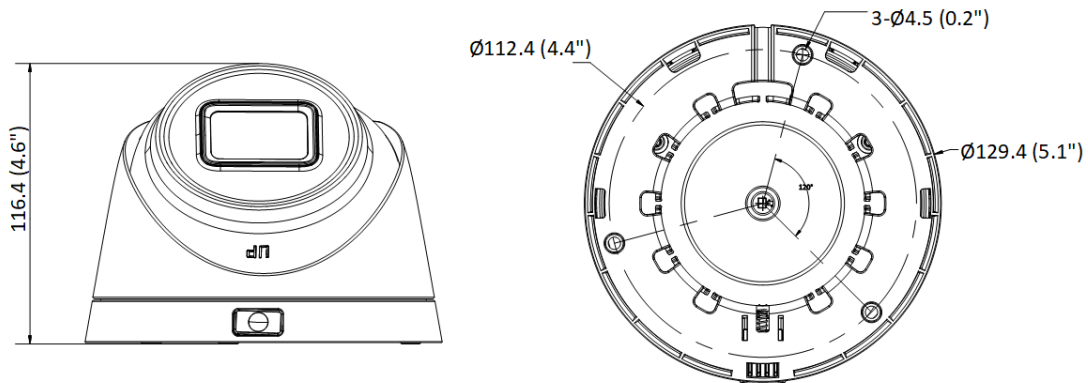

Environment	CE-RoHS (2011/65/EU); WEEE (2012/19/EU); Reach (Regulation (EC) No 1907/2006)
Other	IP67 (IEC 60529-2013)

▪ Available Model

DS-2CD1H23G0-IZ (2.8 to 12 mm)

DS-2CD1H23G0-IZS (2.8 to 12 mm)

▪ Dimension