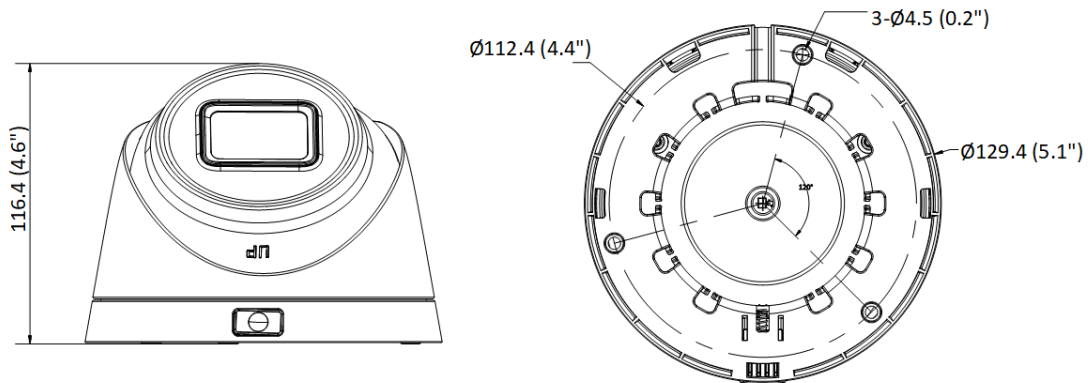

Safety	UL (UL 60950-1); CB (IEC 60950-1:2005 + Am 1:2009 + Am 2:2013, IEC 62368-1:2014); CE-LVD (EN 60950-1:2005 + Am 1:2009 + Am 2:2013, IEC 62368-1:2014); BIS (IS 13252(Part 1):2010+A1:2013+A2:2015)
Environment	CE-RoHS (2011/65/EU); WEEE (2012/19/EU); Reach (Regulation (EC) No 1907/2006)
Electrical Safety Protection	IP67 (IEC 60529-2013)

▪ **Available Model**

DS-2CD1H43G0-IZ (2.8 to 12 mm)

DS-2CD1H43G0-IZS (2.8 to 12 mm)

▪ **Dimension**

Unit: mm (inch)