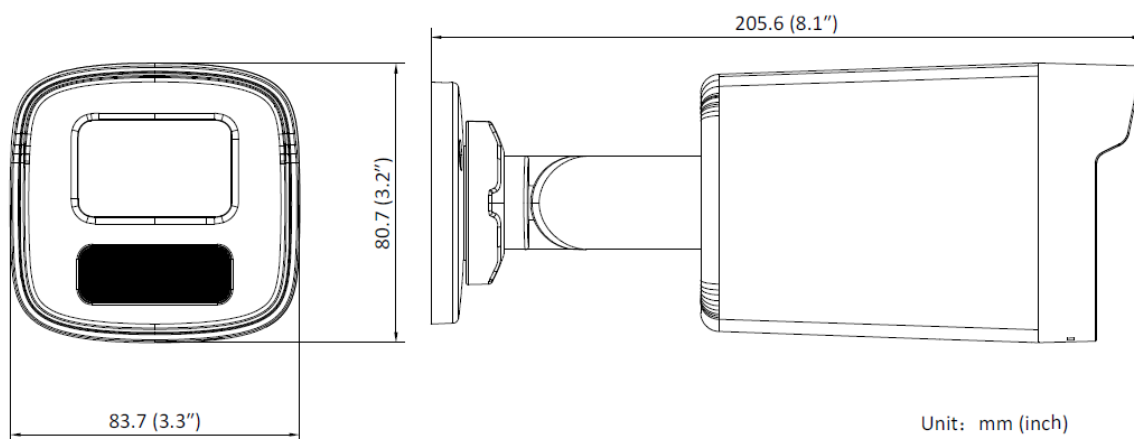

▪ **Dimension**

▪ **Accessory**

▪ **Optional**

DS-1280ZJ-XS
Junction Box