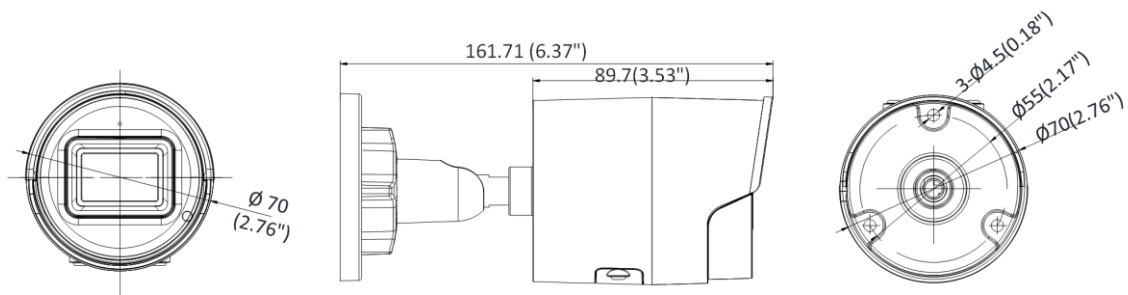

Deep Learning Function	
Face Capture	Yes
Perimeter Protection	Line crossing detection, intrusion detection, region entrance detection, region exiting detection Supports human and vehicle targets classification
General	
Web Client Language	33 languages English, Russian, Estonian, Bulgarian, Hungarian, Greek, German, Italian, Czech, Slovak, French, Polish, Dutch, Portuguese, Spanish, Romanian, Danish, Swedish, Norwegian, Finnish, Croatian, Slovenian, Serbian, Turkish, Korean, Traditional Chinese, Thai, Vietnamese, Japanese, Latvian, Lithuanian, Portuguese (Brazil), Ukrainian
General Function	Anti-flicker, heartbeat, mirror, privacy mask, flash log, password reset via email, pixel counter
Software Reset	Yes
Linkage Method	Upload to FTP/NAS/memory card, notify surveillance center, send email, trigger recording, trigger capture
Storage Conditions	-30 °C to 60 °C (-22 °F to 140 °F). Humidity 95% or less (non-condensing)
Startup and Operating Conditions	-30 °C to 60 °C (-22 °F to 140 °F). Humidity 95% or less (non-condensing)
Power Supply	12 VDC ± 25% PoE: 802.3af, Class 3
Power Consumption and Current	12 VDC, 0.5 A, max. 6 W PoE (802.3af, 36V to 57V), 0.2 A to 0.13 A, max. 7.2 W
Power Interface	Ø5.5 mm coaxial power plug
Camera Material	Metal
Camera Dimension	Ø70 mm × 161.7 mm (Ø2.8" × 6.4")
Package Dimension	216 mm × 121 × 118 mm (8.5" × 4.8" × 4.6")
Camera Weight	Approx. 490 g (1.1 lb.)
With Package Weight	Approx. 759 g (1.7 lb.)
Firmware Version	V5.5.113
Approval	
Protection	IP67 (IEC 60529-2013)
EMC	CE-EMC (EN 55032: 2015, EN 61000-3-2: 2014, EN 61000-3-3: 2013, EN 50130-4: 2011 +A1: 2014); RCM (AS/NZS CISPR 32: 2015); KC (KN 32: 2015, KN 35: 2015)
Safety	UL (UL 60950-1); CB (IEC 60950-1:2005 + Am 1:2009 + Am 2:2013); CE-LVD (EN 60950-1:2005 + Am 1:2009 + Am 2:2013)
Environment	CE-RoHS (2011/65/EU); WEEE (2012/19/EU); Reach (Regulation (EC) No 1907/2006)

## Dimension

Unit: mm(Inch)