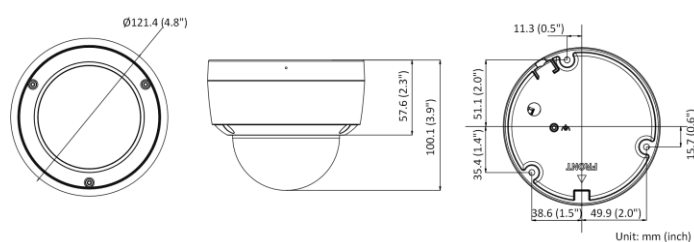

▪ Available Model

DS-2CD2143G2-LSU(2.8mm)(HIK EU)

▪ Dimension