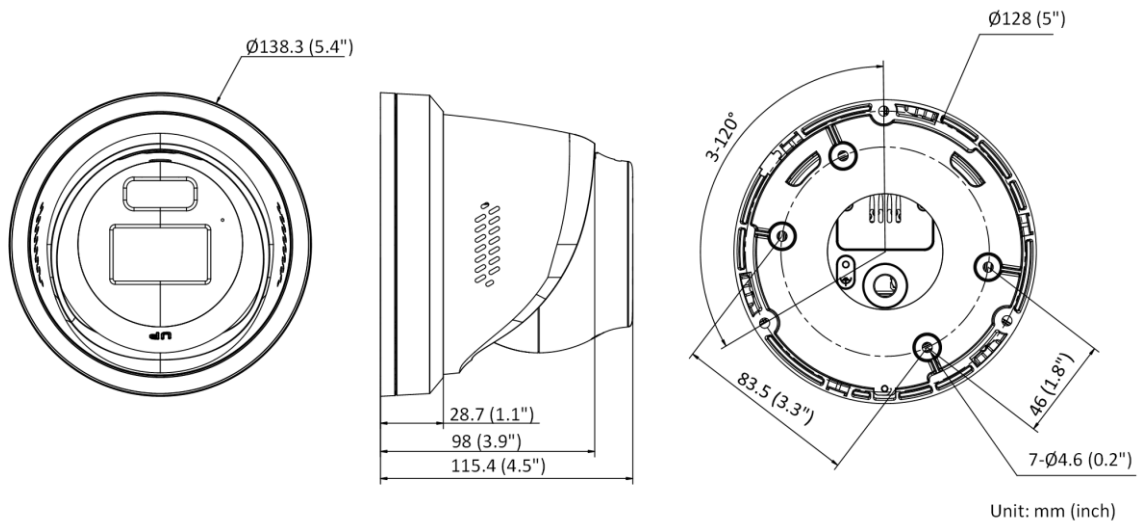

▪ **Dimension**

▪ **Accessory**

▪ **Optional**

DS-1275ZJ-SUS Vertical Pole Mount	DS-1271ZJ-140 Pendant Mount	DS-1280ZJ-PT6 Junction Box	DS-1276ZJ-SUS Corner Mount	DS-1273ZJ-140B Wall Mount
DS-1273ZJ-140 Wall Mount