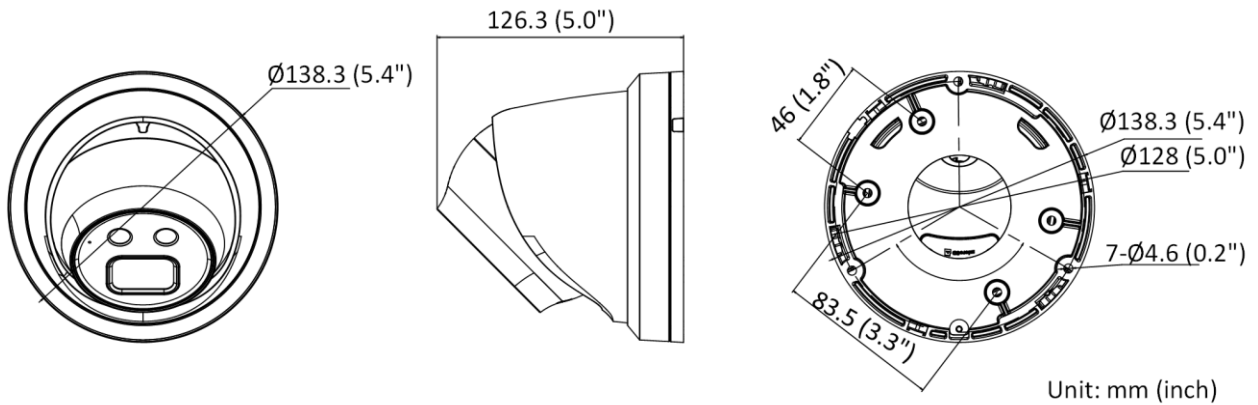

▪ **Dimension**

▪ **Accessory**

▪ **Optional**

DS-1276ZJ-SUS Corner Mount	DS-1275ZJ-SUS Vertical Pole Mount	DS-1271ZJ-140 Pendant Mount	DS-1273ZJ-140(BLACK) Wall Mount	DS-1273ZJ-140B Wall Mount
DS-1273ZJ-140 Wall Mount	DS-1280ZJ-PT6 Junction Box