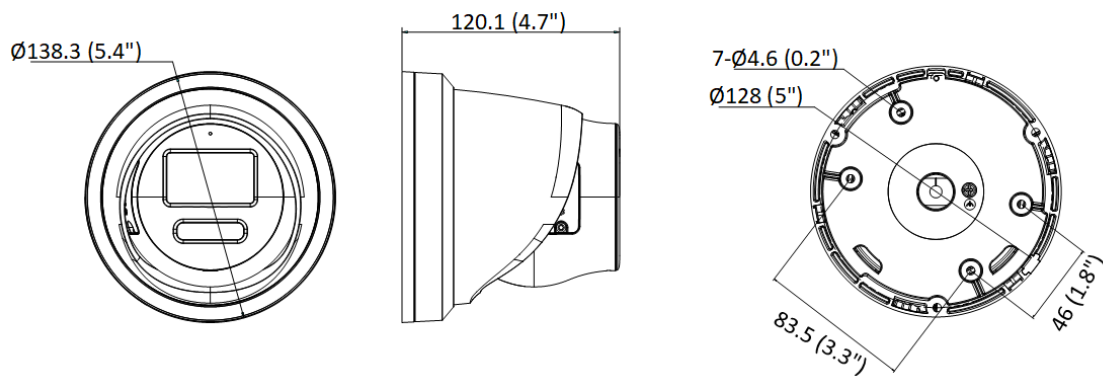

▪ **Typical Application**

Hikvision products are classified into three levels according to their anti-corrosion performance. Refer to the following description to choose for your using environment.

This model has NO SPECIFIC PROTECTION.

Level	Description
Top-level protection	Hikvision products at this level are equipped for use in areas where professional anti-corrosion protection is a must. Typical application scenarios include coastlines, docks, chemical plants, and more.
Moderate protection	Hikvision products at this level are equipped for use in areas with moderate anti-corrosion demands. Typical application scenarios include coastal areas about 2 kilometers (1.24 miles) away from coastlines, as well as areas affected by acid rain.
No specific protection	Hikvision products at this level are equipped for use in areas where no specific anti-corrosion protection is needed.

▪ **Dimension**

Unit: mm (inch)