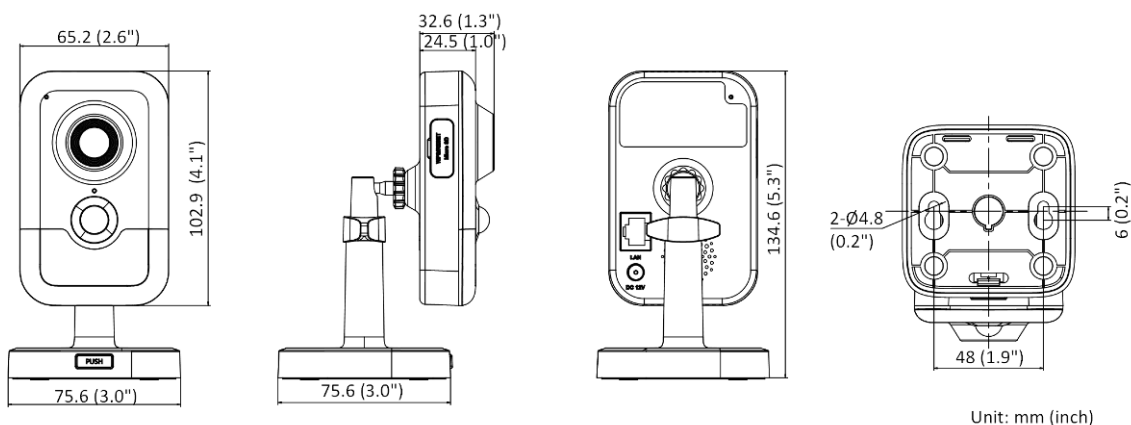

### ▪ Available Model

DS-2CD2441G0-I (2/2.8/4 mm)

DS-2CD2441G0-IW (2/2.8/4 mm)

## ▪ Dimension

2 mm Model

2.8 and 4 mm Model

Distributed by

**HIKVISION®****Headquarters**

No.555 Qianmo Road, Binjiang District,  
Hangzhou 310051, China  
T +86-571-8807-5998  
overseasbusiness@hikvision.com