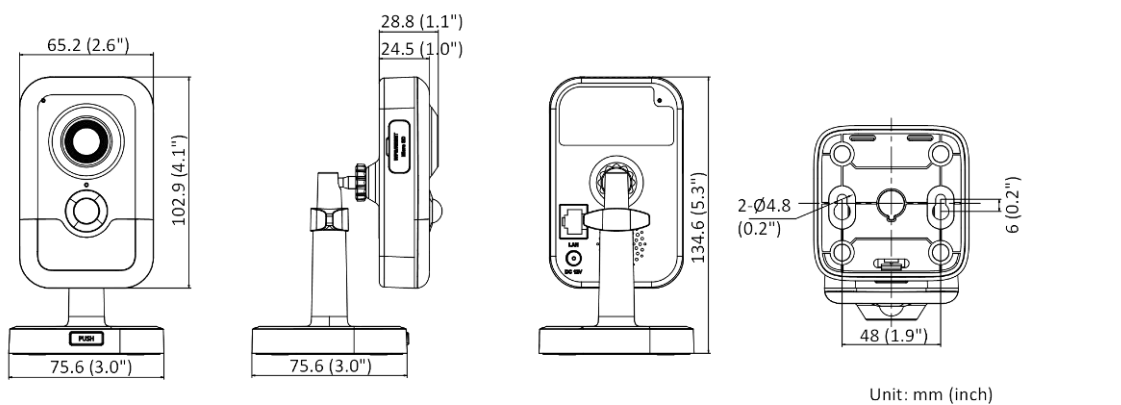

### ▪ Available Model

DS-2CD2441G0-I (2/2.8/4 mm)

DS-2CD2441G0-IW (2/2.8/4 mm)

## ▪ Dimension

2 mm Model

2.8 and 4 mm Model

Distributed by

**HIKVISION®****Headquarters**

No.555 Qianmo Road, Binjiang District,  
Hangzhou 310051, China  
T +86-571-8807-5998  
overseasbusiness@hikvision.com