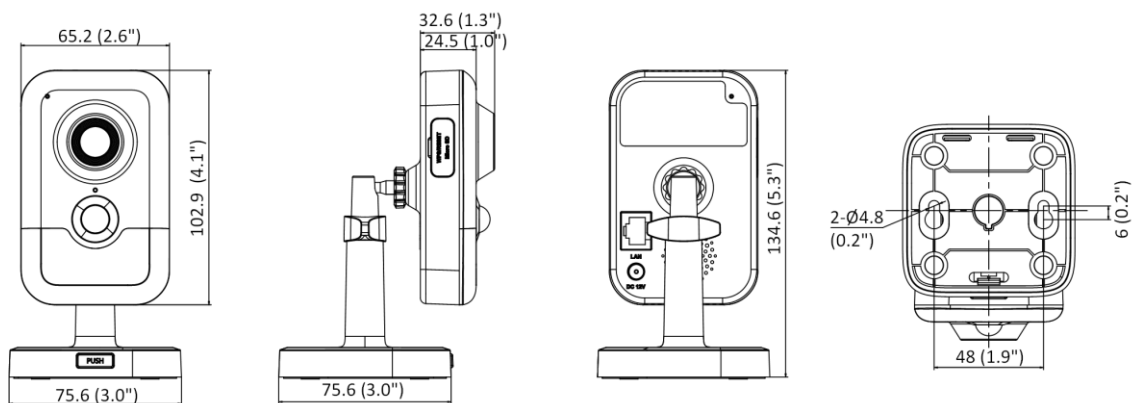

| | |
|----------------------------------|---|
| Web Client Language | 33 languages English, Russian, Estonian, Bulgarian, Hungarian, Greek, German, Italian, Czech, Slovak, French, Polish, Dutch, Portuguese, Spanish, Romanian, Danish, Swedish, Norwegian, Finnish, Croatian, Slovenian, Serbian, Turkish, Korean, Traditional Chinese, Thai, Vietnamese, Japanese, Latvian, Lithuanian, Portuguese (Brazil), Ukrainian |
| General Function | Anti-flicker, heartbeat, password reset via email, pixel counter |
| Storage Conditions | -10 °C to 40 °C (14 °F to 104 °F). Humidity 95% or less (non-condensing) |
| Startup and Operating Conditions | -10 °C to 40 °C (14 °F to 104 °F). Humidity 95% or less (non-condensing) |
| Power Supply | 12 VDC ± 25% PoE: 802.3af, Class 3 |
| Power Consumption and Current | 12 VDC, 0.51 A, max. 6.1 W PoE (802.3af, 36 V to 57 V), 0.13 A to 0.20 A, max. 7.1 W |
| Power Interface | Ø5.5 mm coaxial power plug |
| Camera Material | Plastic |
| Camera Dimension | 102.9 mm × 65.2 mm × 32.6 mm (4.1" × 2.6" × 1.3") |
| Package Dimension | 150 mm × 125 mm × 99 mm (5.9" × 4.9" × 3.9") |
| Camera Weight | Approx. 120 g (0.3 lb.) |
| With Package Weight | Approx. 370 g (0.8 lb.) |
| Approval | |
| EMC | FCC SDoC (47 CFR Part 15, Subpart B); CE-EMC (EN 55032: 2015, EN 61000-3-2: 2014, EN 61000-3-3: 2013, EN 50130-4: 2011 +A1: 2014); KC (KN 32: 2015, KN 35: 2015) |
| Safety | UL (UL 60950-1); CB (IEC 60950-1:2005 + Am 1:2009 + Am 2:2013, IEC 62368-1:2014); CE-LVD (EN 60950-1:2005 + Am 1:2009 + Am 2:2013, IEC 62368-1:2014) |
| Environment | CE-RoHS (2011/65/EU) WEEE (2012/19/EU) Reach (Regulation (EC) No 1907/2006) |

▪ Available Model

DS-2CD2466G2-I (2.8/4 mm)

Dimension

Unit: mm (inch)

Distributed by

HIKVISION®

Headquarters

No.555 Qianmo Road, Binjiang District,
Hangzhou 310051, China
T +86-571-8807-5998
overseasbusiness@hikvision.com