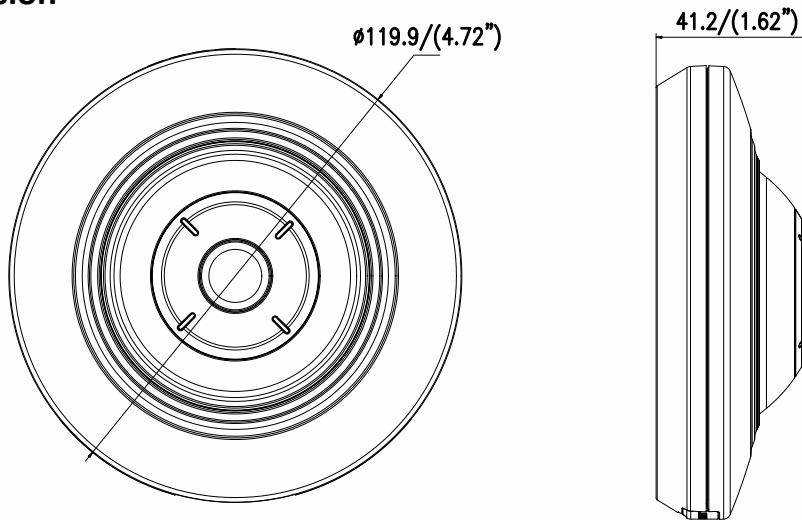

Detection	Motion detection, dynamic analysis, intrusion detection, line crossing detection
Protocols	TCP/IP, ICMP, HTTP, HTTPS, FTP, DHCP, DNS, DDNS, RTP, RTSP, RTCP, PPPoE, NTP, UPnP, SMTP, SNMP, IGMP, 802.1X, QoS, IPv6, WebSocket, WebSockets
Standard	ONVIF (PROFILE S, PROFILE G), ISAPI
General Function	One-key reset, anti-flicker, password protection, privacy mask, IP Address filtering, heartbeat, watermark
Firmware Version	V5.5.52
Interface	
Communication Interface	1 RJ45 10M/100M self-adaptive Ethernet port
Audio (-S)	1 audio input (line in), 1 audio output interface
Alarm (-S)	1 alarm input, 1 alarm output (12 VDC, max. 30 mA)
On-board Storage	Built-in microSD/SDHC/SDXC slot, up to 128 G
General	
Operating Conditions	-10 °C to +50 °C (-14 °F to +122 °F), Humidity 95% or less (non-condensing)
Power Supply	12 VDC, 0.5 A, max. 6 W PoE (802.3af, 36 V to 57 V), 0.2 A to 0.1 A, max. 7.5 W
IR Range	Up to 8 m
Dimensions	Φ 119.9 × 41.2 mm (Φ 4.72" × 1.62")
Weight	600 g (1.32 lbs.)

Available Model

DS-2CD2955FWD-I (1.05 mm), DS-2CD2955FWD-IS (1.05 mm)

▪ Typical Application

Hikvision products are classified into three levels according to their anti-corrosion performance. Refer to the following description to choose for your using environment.

Dimension

Unit: mm (inch)

Accessory

DS-1294ZJ
Wall mount

DS-1281ZJ-DM27
Inclined ceiling mount

DS-1297ZJ
Pendant mount
(extendable)

DS-1299ZJ
Pendant mount

Distributed by