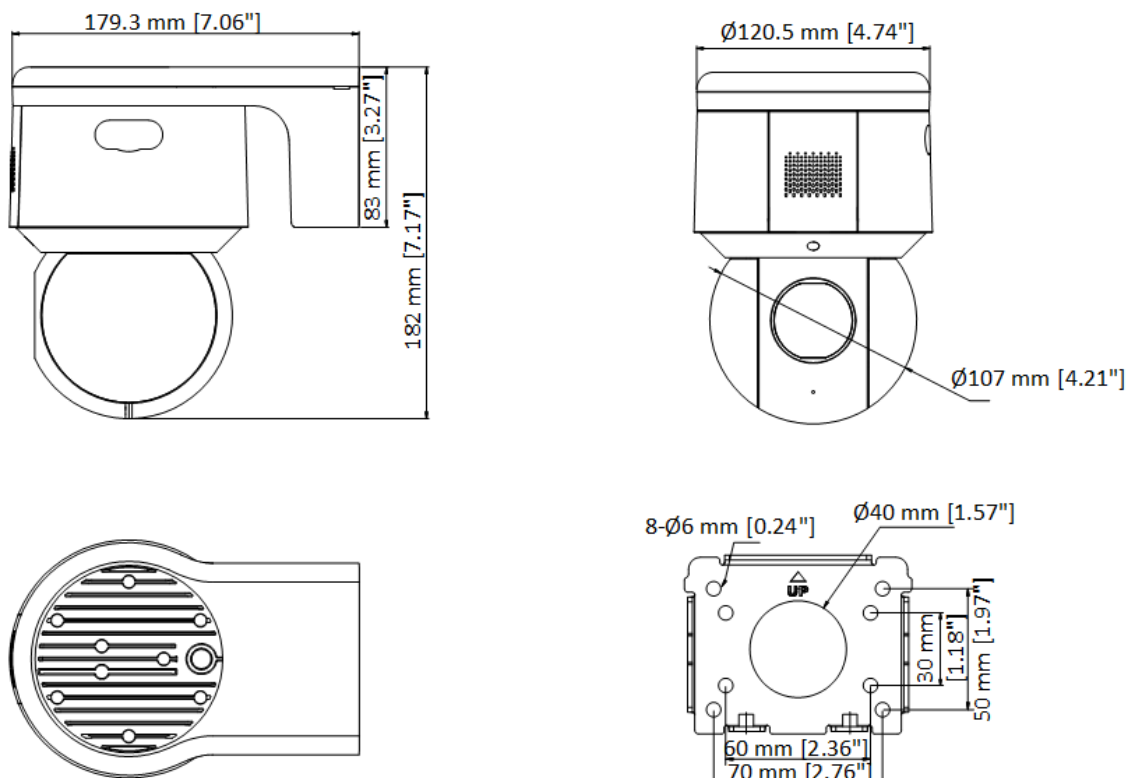

Power Output	12 VDC, max. 60 mA
Event	
Basic Event	Motion detection, video tampering alarm, exception (network disconnected, IP address conflict, illegal login, HDD full, HDD error), alarm input and output
Smart Event	Face detection, line crossing detection, intrusion detection, region entrance detection, region exiting detection, unattended baggage detection, object removal detection, audio exception detection
Alarm Linkage	Preset, patrol scan, upload to FTP/memory card/NAS, notify surveillance center, send email, audible warning, flashing alarm
General	
Power	12 VDC, 3.33 A & PoE (802.3at), 42.5 to 57 VDC, 0.6 A Max. 14 W (including max. 2.4 W for IR, 1.2 W for white light flashing)
Dimension	179.3 mm × 120.5 mm × 182 mm (7.06" × 4.74" × 7.17")
Weight	Approx. 1.125 kg (2.48 lb.)
Material	ADC12 + PC
Operating Condition	-30 °C to 65 °C (-22 °F to 149 °F). Humidity 90% or less (non-condensing)
Approval	
Protection	IP66 (IEC 60529-2013), TVS 6000V lightning protection, surge protection and voltage transient protection

▪ Available Model

DS-2DE3A404IW-DE(S6)

▪ Dimension