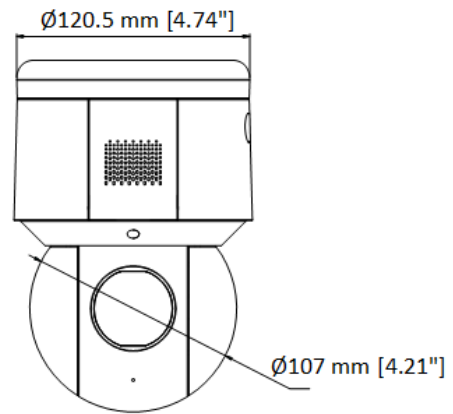

▪ Dimension