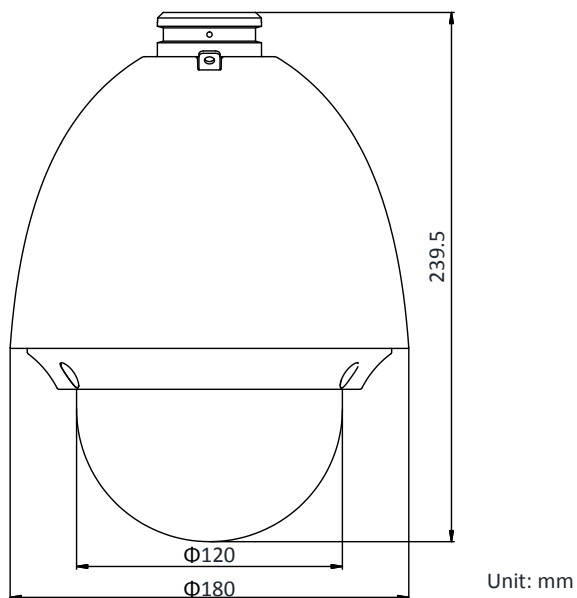

Material	ADC 12, PC+ABS, PC/PMMA
Dimensions	Φ 180 mm × 239.5 mm (Φ 7.09" × 9.43")
Weight	Approx. 2 kg (4.41 lb)

DORI

The DORI (detect, observe, recognize, identify) distance gives the general idea of the camera ability to distinguish persons or objects within its field of view.

It is calculated based on the camera sensor specification and the criteria given by EN 62676-4: 2015.

DORI	Detect	Observe	Recognize	Identify
Definition	25 px/m	63 px/m	125 px/m	250 px/m
Distance (Tele)	1600.0 m (5249.3 ft)	634.9 m (2083.1 ft)	320.0 m (1049.9 ft)	160.0 m (524.9 ft)

Available Model

DS-2DE4225W-DE (E), 12 VDC & PoE (802.3 at, class4)

Dimensions