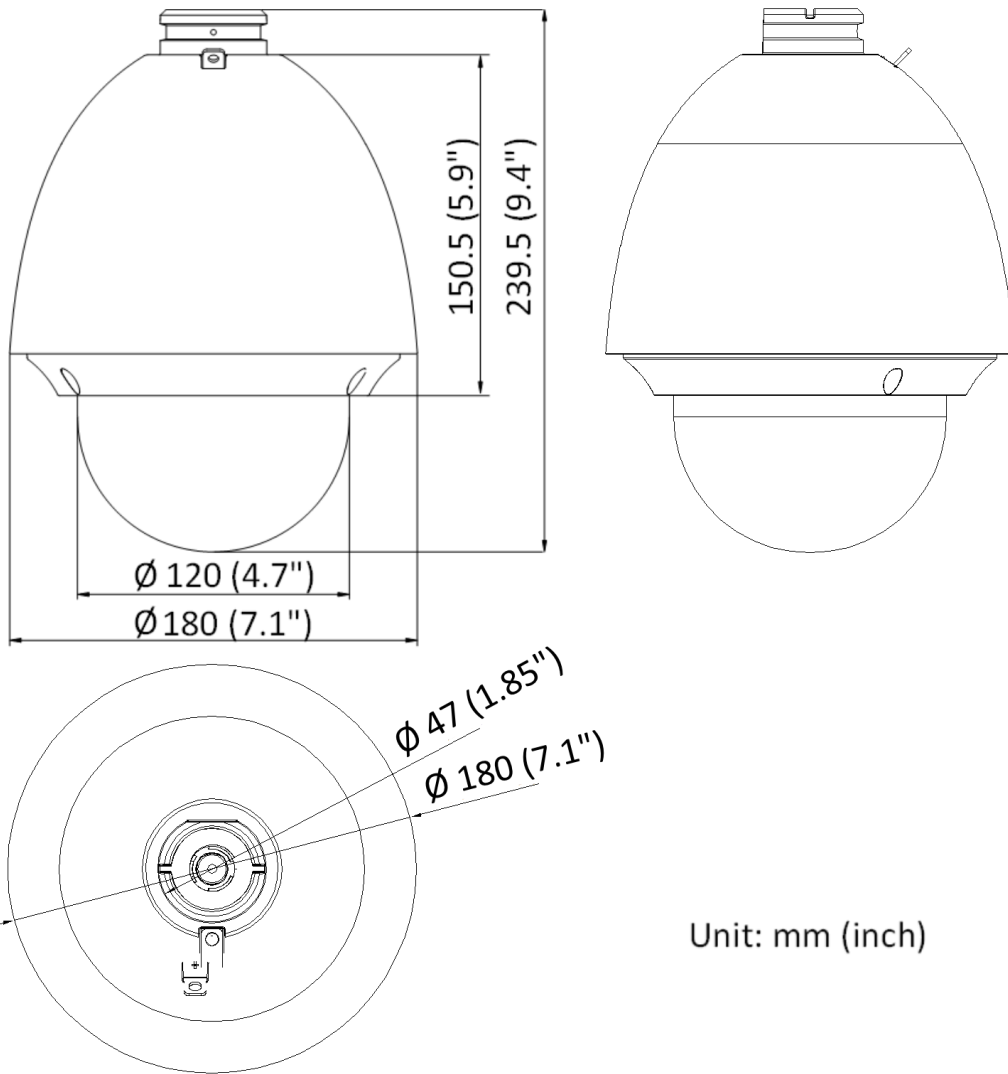

▪ **Dimension**

▪ **Accessory**

▪ **Optional**

DS-1619ZJ	DS-1618ZJ	DS-1604ZJ-pole	DS-1604ZJ-BOX-CORNER	DS-1604ZJ-BOX-POLE