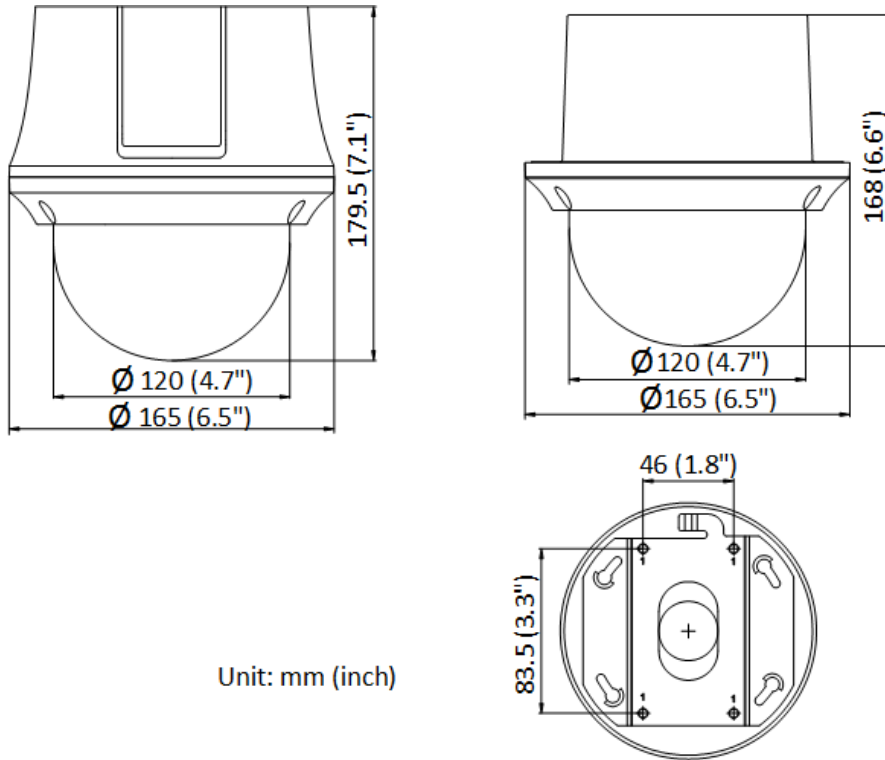

DORI	Detect	Observe	Recognize	Identify
Definition	25 px/m	63 px/m	125 px/m	250 px/m
Distance (Tele)	2400.0 m (7874.0 ft)	952.4 m (3124.7 ft)	480.0 m (1574.8 ft)	240.0 m (787.4 ft)

▪ Specification

Camera	
Image Sensor	1/2.8" progressive scan CMOS
Min. Illumination	Color: 0.005 Lux @ (F1.6, AGC ON), B/W: 0.001 Lux @ (F1.6, AGC ON)
Shutter Speed	1 s to 1/30,000 s
Slow Shutter	Yes
Day & Night	IR cut filter
Zoom	25 × optical, 16 × digital
Max. Resolution	2560 × 1440
Lens	
Focus	Auto, semi-auto, manual
Focal Length	4.8 mm to 120 mm
Zoom Speed	Approx. 3.6 s
FOV	Horizontal field of view: 55° to 2.4° (wide-tele), Vertical field of view: 33° to 1.4° (wide-tele), Diagonal field of view: 61.5° to 2.8° (wide-tele)
Aperture	Max. F1.6
PTZ	
Movement Range (Pan)	360°
Movement Range (Tilt)	0° to 90°
Pan Speed	Pan speed: configurable from 0.1° to 160°/s; preset speed: 160°/s
Tilt Speed	Tilt speed: configurable from 0.1° to 120°/s, preset speed 120°/s
Proportional Pan	Yes
Presets	300
Patrol Scan	8 patrols, up to 32 presets for each patrol
Pattern Scan	4 pattern scans, record time over 10 minutes for each scan
Power-off Memory	Yes
Park Action	Preset, pattern scan, patrol scan, auto scan, tilt scan, random scan, frame scan, panorama scan
3D Positioning	Yes
PTZ Status Display	Yes
Preset Freezing	Yes
Scheduled Task	Preset, pattern scan, patrol scan, auto scan, tilt scan, random scan, frame scan, panorama scan, dome reboot, dome adjust, aux output

▪ **Available Model**

DS-2DE4425W-DE3(S6)

▪ **Dimension**

Unit: mm (inch)

▪ **Accessory**

▪ **Included**

ASW0081-122000

2W