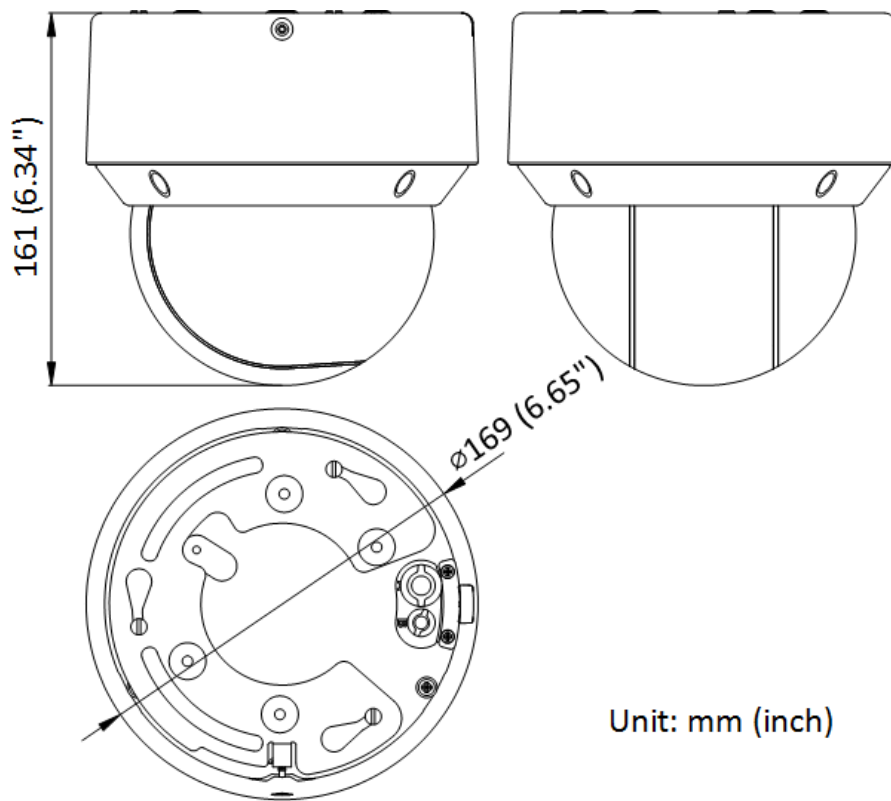

▪ **Dimension**

▪ **Accessory**

▪ **Included**