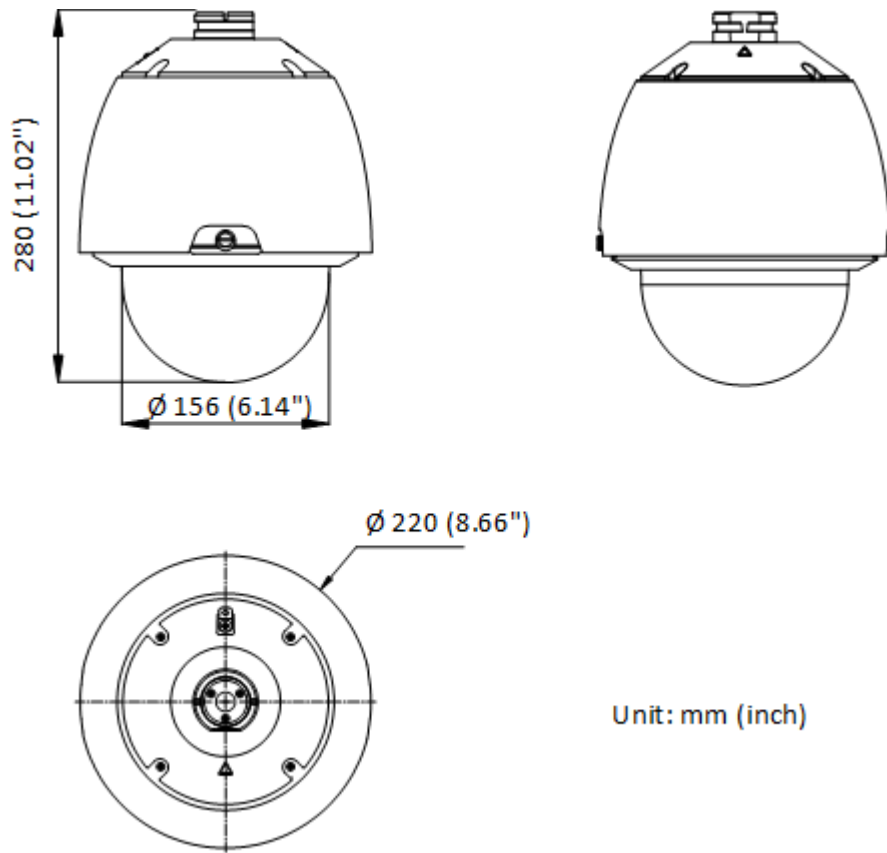

▪ **Dimension**

▪ **Accessory**

▪ **Included**

DS-1602ZJ