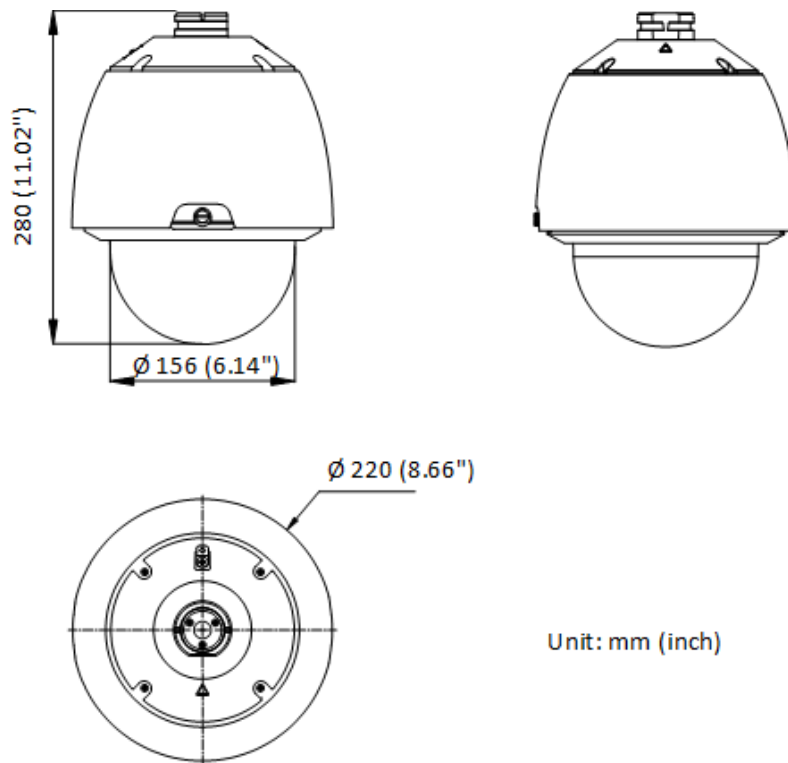

▪ **Dimension**

▪ **Accessory**

▪ **Included**

DS-1602ZJ
Wall mount

▪ **Optional**

DS-1604ZJ-box	DS-1619ZJ	DS-1100KI	DS-1682ZJ	DS-1604ZJ