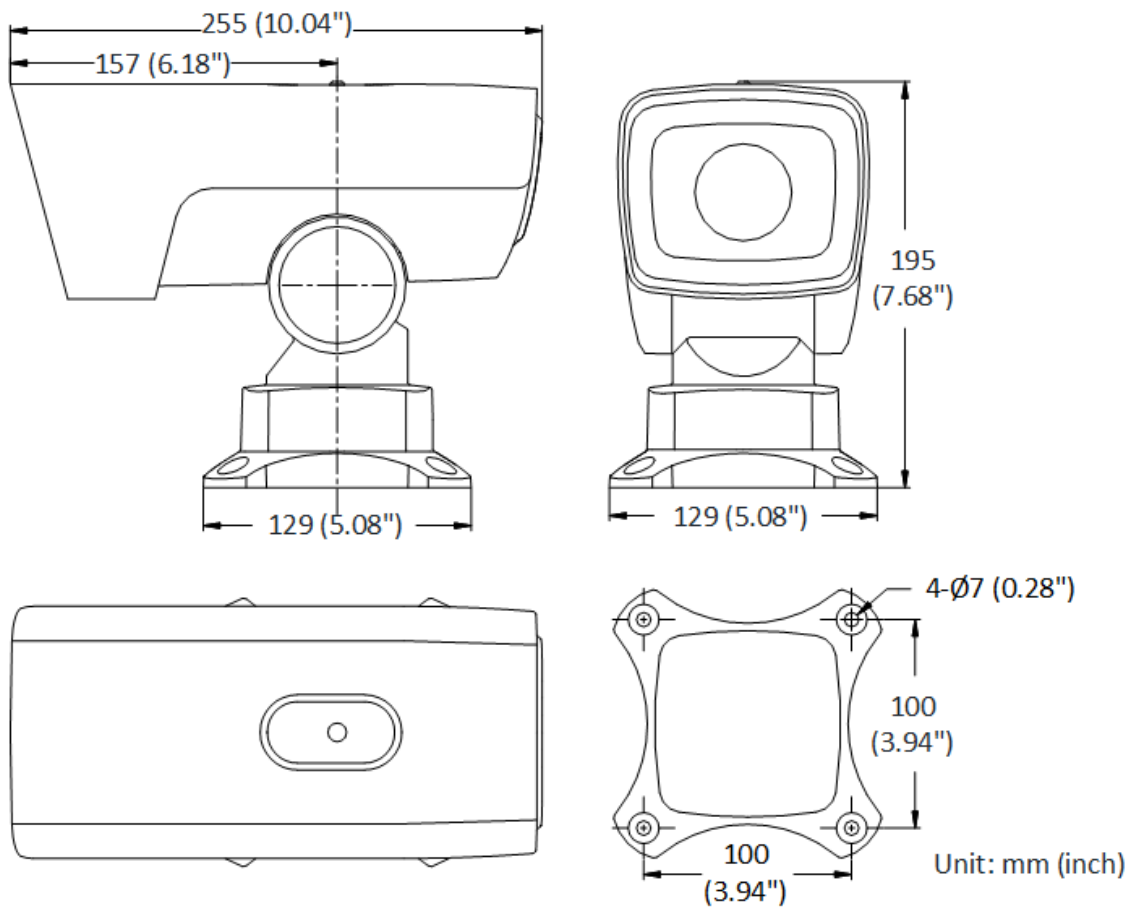

Dimension

Accessory

Included

ASW0081-1220002W

Power adapter