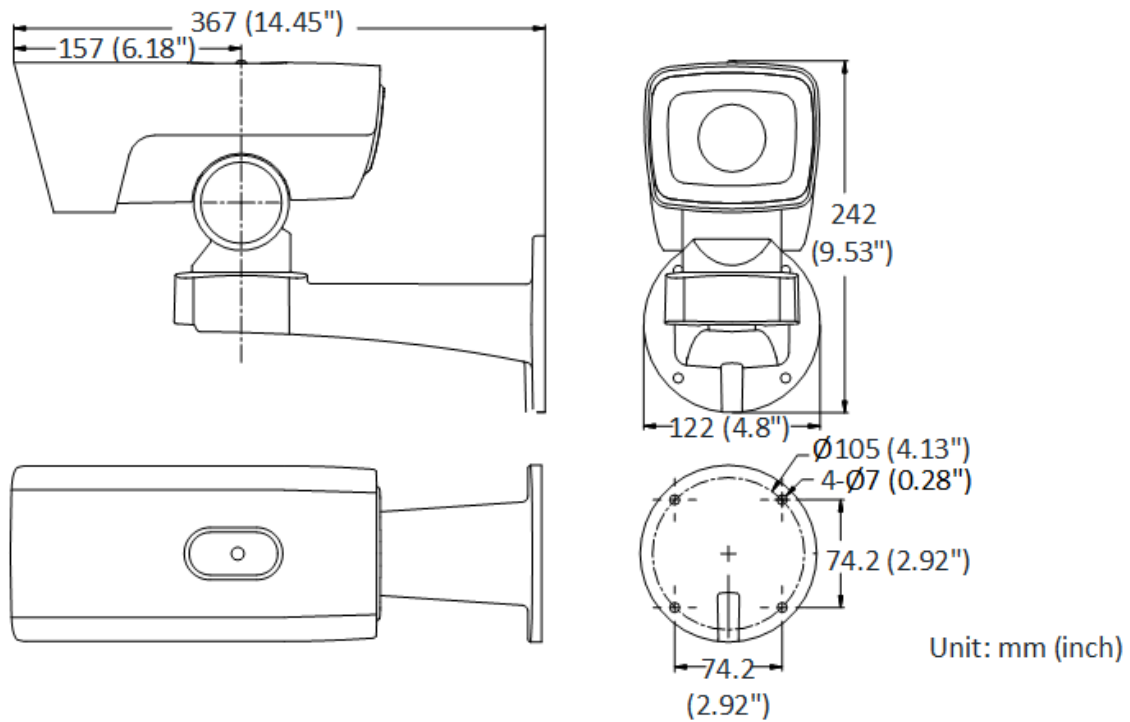

▪ **Dimension**

▪ **Accessory**

▪ **Included**

ASW0081-1220002W

Power adapter

▪ **Optional**

DS-1275ZJ(SPTZ)

**DS-1280ZJ-M(SP
TZ)**