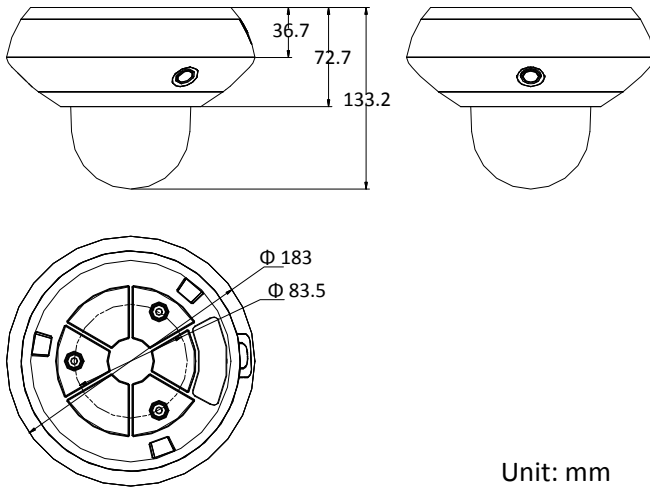

Order Model

DS-2PT3122IZ-DE3 (2.8-12mm), 12 VDC & PoE (802.3 at, class 4)

Dimensions

Unit: mm

Accessories

DS-1294ZJ-TRL

Wall Mounting Bracket

Distributed by

DS-1271ZJ-PT10

Pendant Mounting Bracket

HIKVISION®

Headquarters

No.555 Qianmo Road, Binjiang District,
Hangzhou 310051, China
T +86-571-8807-5998
overseasbusiness@hikvision.com

Hikvision USA
T +1-909-895-0400
sales.usa@hikvision.com

Hikvision Australia
T +61-2-8599-4233
salesau@hikvision.com

Hikvision India
T +91-22-28469900
sales@pramahikvision.com

Hikvision Canada
T +1-866-200-6690
sales.canada@hikvision.com

Hikvision Thailand
T +662-275-9949
sales.thailand@hikvision.com

Hikvision Europe
T +31-23-5542770
sales.eu@hikvision.com

Hikvision Italy
T +39-0438-6902
info.it@hikvision.com

Hikvision Brazil
T +55 11 3318-0050
Latam.support@hikvision.com

Hikvision Turkey
T +90 (216)521 7070- 7074
sales.tr@hikvision.com

Hikvision Malaysia
T +601-7652-2413
sales.my@hikvision.com

Hikvision UK & Ireland
T +01628-902140
sales.uk@hikvision.com

Hikvision South Africa
Tel: +27 (10) 0351172
sale.africa@hikvision.com

Hikvision France
T +33(0)1-85-330-450
info.fr@hikvision.com

Hikvision Kazakhstan
T +7-727-9730667
nikia.panfilov@hikvision.ru

Hikvision Vietnam
T +84-974270888
sales.vt@hikvision.com

Hikvision UAE
T +971-4-4432090
salesme@hikvision.com

Hikvision Singapore
T +65-6684-4718
sg@hikvision.com

Hikvision Spain
T +34-91-737-16-55
info.es@hikvision.com

Hikvision Tashkent
T +99-87-1238-9438
uzb@hikvision.ru

Hikvision Hong Kong
T +852-2151-1761
info.hk@hikvision.com

Hikvision Russia
T +7-495-669-67-99
saleru@hikvision.com

Hikvision Korea
T +82-(0)31-731-8817
sales.korea@hikvision.com

Hikvision Poland
T +48-22-460-01-50
info.pl@hikvision.com

Hikvision Indonesia
T +62-21-2933759
Sales.Indonesia@hikvision.com

Hikvision Colombia
sales.colombia@hikvision.com