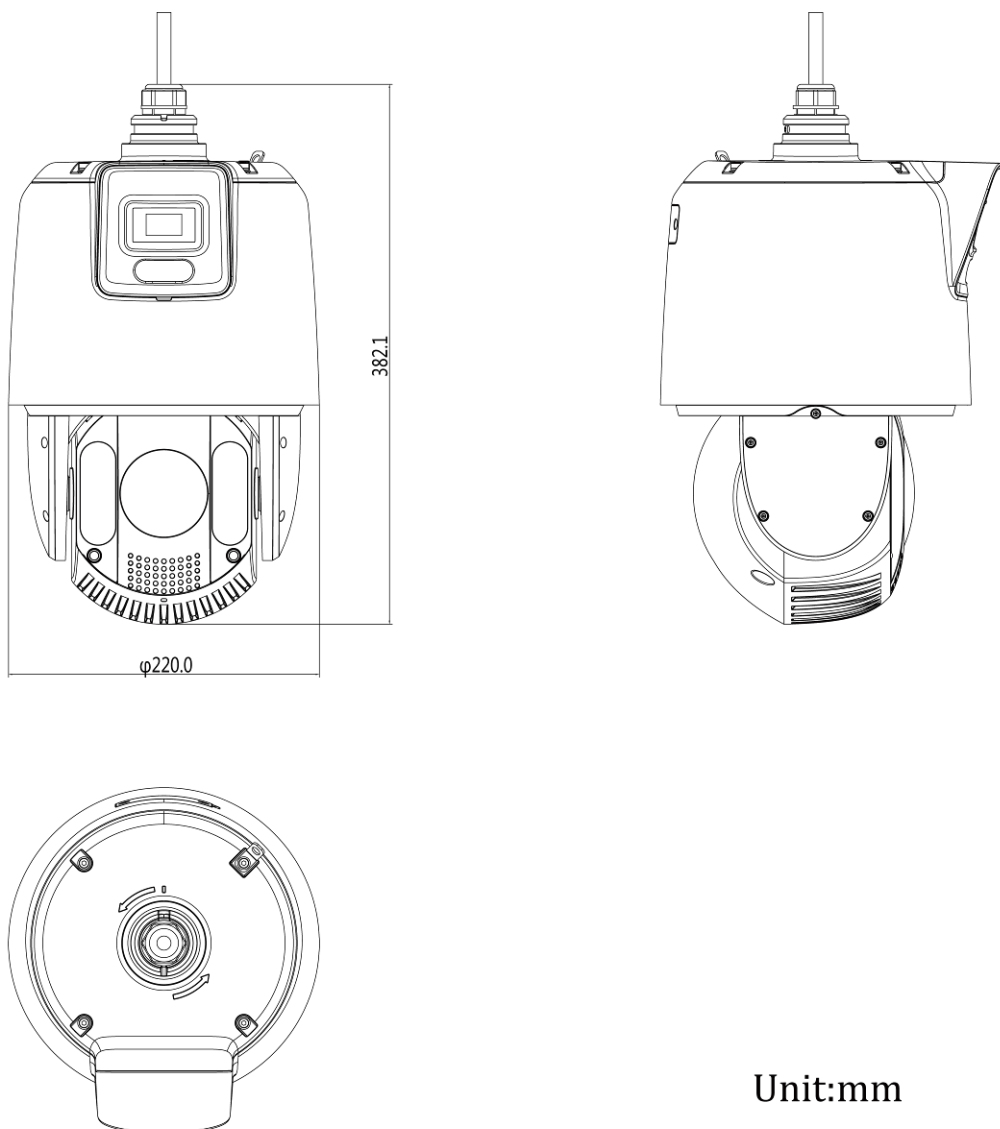

Power Consumption and Current	Max. 42 W, including max. 2.6 W for heater and max. 11 W for supplement light
Operating Conditions	-30°C to 65°C (-22°F to 149°F), humidity lower than 90%RH
Reset	Yes
Demist	Demist by heating the glass
Material	ADC12
Dimensions	Ø 220 mm × 382.1 mm (Ø 8.66" × 15.04")
Weight	Approx. 6 kg (13.23 lb.)
Approval	
Protection	IP66 Standard, IK10 (excluding glass window), 6000 V Lightning Protection, Surge Protection and Voltage Transient Protection

▪ **Available Model**

DS-2SE7C432MW-AEB(14F1)(P3)

▪ **Dimension**

Unit:mm