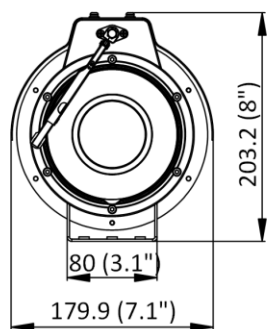

General	
Power	24 VAC ± 20%, 24V~, 1.7 A, 50/60 Hz, 23.5 W; PoE: 802.3at, 42.5 V to 57 V, 0.57 A to 0.43 A, max. 24 W
Dimension	179.9 mm × 203.2 mm × 468 mm (7.1" × 8" × 18.4")
Package Dimension	606 mm × 270 mm × 335 mm (23.9" × 10.6" × 13.2")
Weight	Approx. 9.07 kg (20.0 lb.)
With Package Weight	Approx. 10.89 kg (24.07 lb.)
Storage Conditions	-30 °C to +60 °C (-22 °F to +140 °F). Humidity 95% or less (non-condensing)
Startup and Operating Conditions	-40 °C to +60 °C (-40 °F to +140 °F). Humidity 95% or less (non-condensing)
Language	33 languages: English, Russian, Estonian, Bulgarian, Hungarian, Greek, German, Italian, Czech, Slovak, French, Polish, Dutch, Portuguese, Spanish, Romanian, Danish, Swedish, Norwegian, Finnish, Croatian, Slovenian, Serbian, Turkish, Korean, Traditional Chinese, Thai, Vietnamese, Japanese, Latvian, Lithuanian, Portuguese (Brazil), Ukrainian
Heater	Yes
Wiper	Yes
General Function	Anti-flicker, heartbeat, mirror, privacy mask, flash log, password reset via email, pixel counter
Approval	
EMC	FCC (47 CFR Part 15, Subpart B); CE-EMC (EN 55032: 2015, EN 61000-3-2: 2019, EN 61000-3-3: 2013+A1: 2019, EN 50130-4: 2011+A1: 2014); RCM (AS/NZS CISPR 32: 2015); IC (ICES-003: Issue 7); KC (KN32: 2015, KN35: 2015)
Safety	UL (UL 62368-1); CB (IEC 62368-1: 2014+A11); CE-LVD (EN 62368-1: 2014/A11: 2017); BIS (IS 13252 (Part 1): 2010/IEC 60950-1: 2005)
Environment	CE-RoHS (2011/65/EU); WEEE (2012/19/EU); Reach (Regulation (EC) No 1907/2006)
Protection	IP67 (IEC 60529-2013)
Anti-Corrosion Protection	NEMA 4X (NEMA 250-2018) C5-M: 720H neutral salt spray, 480H water condensation; Exterior environments: industrial areas with high humidity and aggressive atmosphere and coastal areas with high salinity; Interior environments: buildings or areas with almost permanent condensation and with high pollution.

▪ **Dimension**

Unit: mm (inch)

▪ **Accessory**

▪ **Optional**

DS-1214ZJ-AC(OS) Horizontal pole mount	DS-1701ZJ-AC1(OS) Wall Mount
	

Distributed by