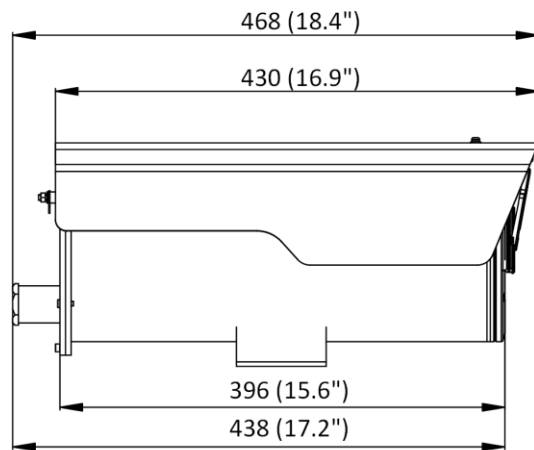

▪ **Typical Application**

Hikvision products are classified into three levels according to their anti-corrosion performance. Refer to the following description to choose for your using environment.

This model has TOP-LEVEL SPECIFIC PROTECTION.

Level	Description
Top-level protection	Hikvision products at this level are equipped for use in areas where professional anti-corrosion protection is a must. Typical application scenarios include coastlines, docks, chemical plants, and more.
Moderate protection	Hikvision products at this level are equipped for use in areas with moderate anti-corrosion demands. Typical application scenarios include coastal areas about 2 kilometers (1.24 miles) away from coastlines, as well as areas affected by acid rain.
No specific protection	Hikvision products at this level are equipped for use in areas where no specific anti-corrosion protection is needed.

▪ **Dimension**

Unit: mm (inch)