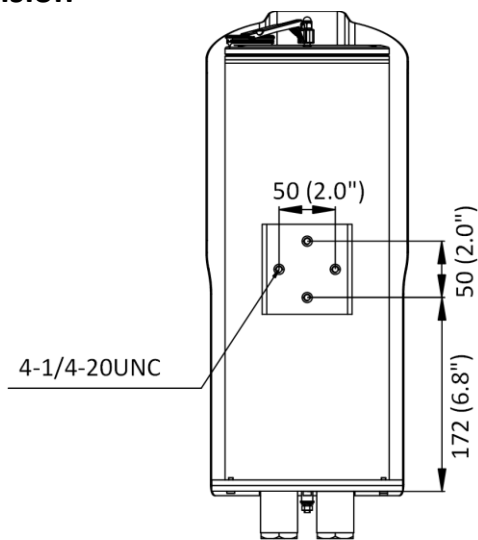

General	
Power	24 VAC ± 20%, 24V~, 1.7 A, 50/60 Hz, 23.5 W; PoE: 802.3at, 42.5 V to 57 V, 0.57 A to 0.43 A, max. 24 W
Dimension	179.9 mm × 203.2 mm × 468 mm (7.1" × 8" × 18.4")
Package Dimension	606 mm × 270 mm × 335 mm (23.9" × 10.6" × 13.2")
Weight	Approx. 9.07 kg (20.0 lb.)
With Package Weight	Approx. 10.89 kg (24.07 lb.)
Storage Conditions	-30 °C to +60 °C (-22 °F to +140 °F). Humidity 95% or less (non-condensing)
Startup and Operating Conditions	-40 °C to +60 °C (-40 °F to +140 °F). Humidity 95% or less (non-condensing)
Language	33 languages: English, Russian, Estonian, Bulgarian, Hungarian, Greek, German, Italian, Czech, Slovak, French, Polish, Dutch, Portuguese, Spanish, Romanian, Danish, Swedish, Norwegian, Finnish, Croatian, Slovenian, Serbian, Turkish, Korean, Traditional Chinese, Thai, Vietnamese, Japanese, Latvian, Lithuanian, Portuguese (Brazil), Ukrainian
Heater	Yes
Wiper	Yes
General Function	Anti-flicker, heartbeat, mirror, privacy mask, flash log, password reset via email, pixel counter
Approval	
EMC	FCC (47 CFR Part 15, Subpart B); CE-EMC (EN 55032: 2015, EN 61000-3-2: 2019, EN 61000-3-3: 2013+A1: 2019, EN 50130-4: 2011+A1: 2014); RCM (AS/NZS CISPR 32: 2015); IC (ICES-003: Issue 7); KC (KN32: 2015, KN35: 2015)
Safety	UL (UL 62368-1); CB (IEC 62368-1: 2014+A11); CE-LVD (EN 62368-1: 2014/A11: 2017); BIS (IS 13252 (Part 1): 2010/IEC 60950-1: 2005)
Environment	CE-RoHS (2011/65/EU); WEEE (2012/19/EU); Reach (Regulation (EC) No 1907/2006)
Protection	IP67 (IEC 60529-2013)
Anti-Corrosion Protection	NEMA 4X (NEMA 250-2018) C5-M: 720H neutral salt spray, 480H water condensation; Exterior environments: industrial areas with high humidity and aggressive atmosphere and coastal areas with high salinity; Interior environments: buildings or areas with almost permanent condensation and with high pollution.

▪ **Dimension**

Unit: mm (inch)

▪ **Accessory**

▪ **Optional**

DS-1214ZJ-AC(OS) Horizontal pole mount	DS-1701ZJ-AC1(OS) Wall Mount
	

Distributed by