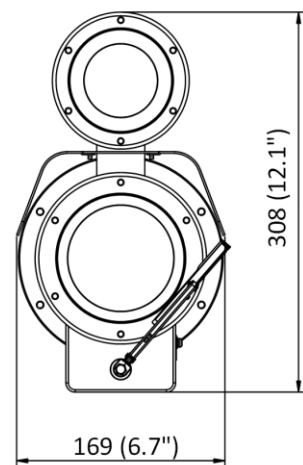

▪ Dimension

Unit: mm (inch)

▪ **Accessory**

▪ **Optional**

DS-2780ZJ-X/316L(OS) Explosion-Proof Terminal Box	DS-1707ZJ-Y-AC(OS) Wall Mount
	

Distributed by

HIKVISION®

Headquarters