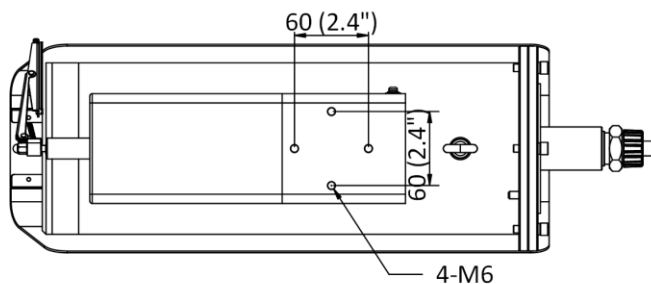

▪ Dimension

Unit: mm (inch)

▪ **Accessory**

▪ **Optional**

DS-2780ZJ-X/316L(OS) Explosion-Proof Terminal Box	DS-1707ZJ-Y-AC(OS) Wall Mount
	

Distributed by

HIKVISION®

Headquarters