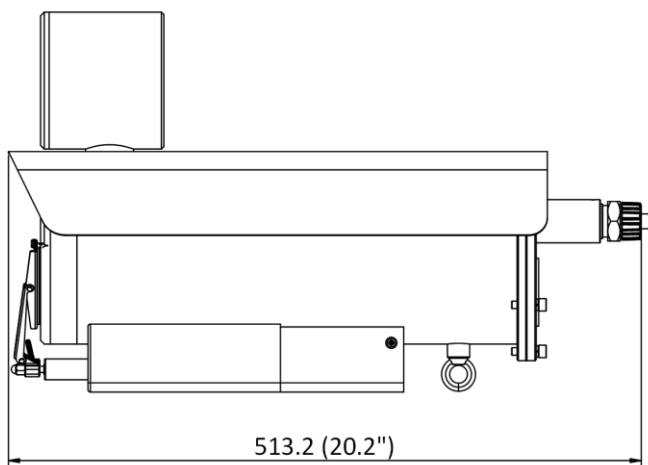

▪ Dimension

Unit: mm (inch)

▪ **Accessory**

▪ **Optional**

DS-2780ZJ-X/316L(OS) Explosion-Proof Terminal Box	DS-1707ZJ-Y-AC(OS) Wall Mount
	

Distributed by

HIKVISION®

Headquarters