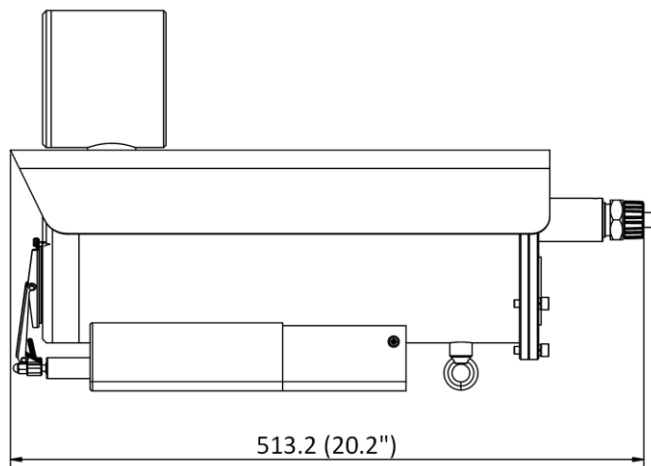

▪ **Dimension**

Unit: mm (inch)

▪ **Accessory**

▪ **Optional**

DS-2780ZJ-X(OS)(O-STD)/316L Explosion-Proof Terminal Box	DS-1707ZJ-Y-AC(OS) Wall Mount	DS-2780ZJ-X/316L(OS) Explosion-Proof Terminal Box
		

Distributed by