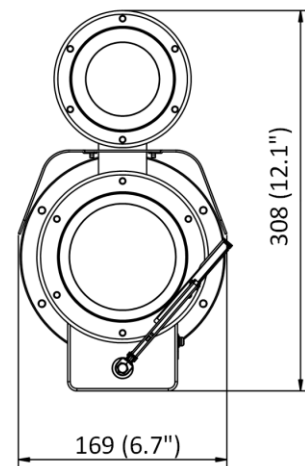

▪ **Dimension**

Unit: mm (inch)

▪ **Accessory**

▪ **Optional**

DS-2780ZJ-X(OS)(O-STD)/316L Explosion-Proof Terminal Box	DS-1707ZJ-Y-AC(OS) Wall Mount	DS-2780ZJ-X/316L(OS) Explosion-Proof Terminal Box
		

Distributed by