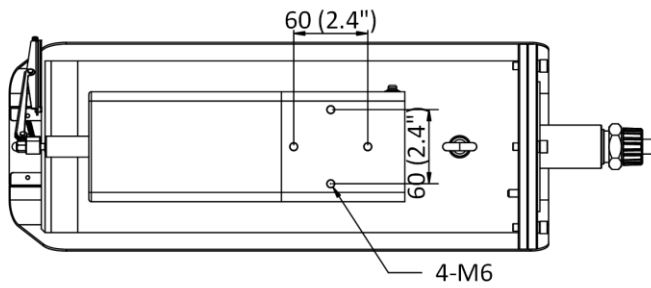

▪ **Dimension**

Unit: mm (inch)

▪ **Accessory**

▪ **Optional**

DS-2780ZJ-X(OS)(O-STD)/316L Explosion-Proof Terminal Box	DS-1707ZJ-Y-AC(OS) Wall Mount	DS-2780ZJ-X/316L(OS) Explosion-Proof Terminal Box