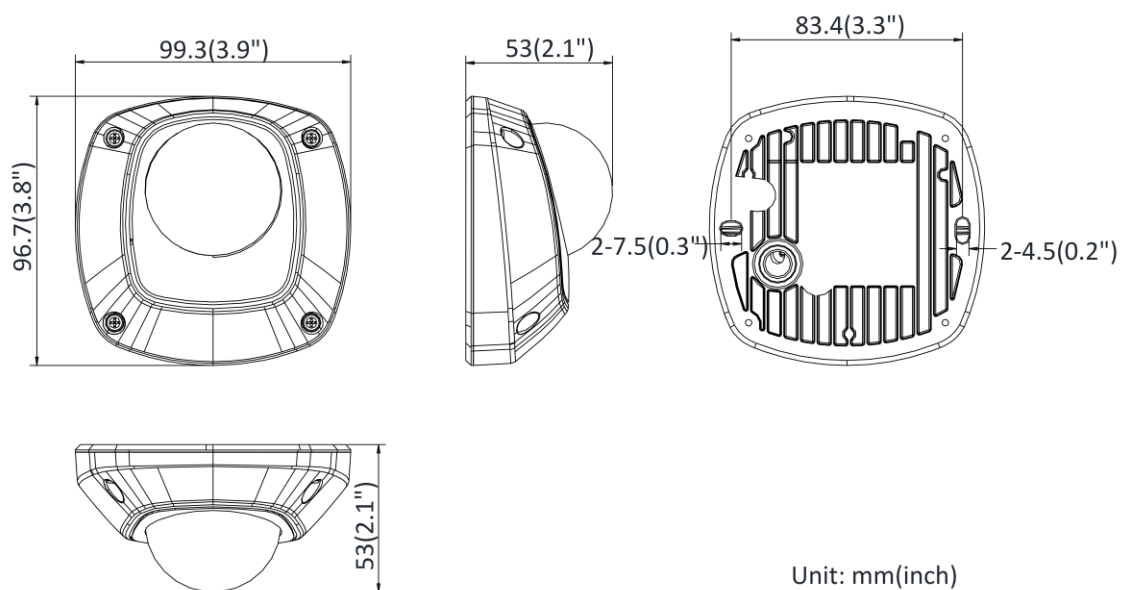

▪ Specification

Selection Parameter	
Min. Illumination	0.01 Lux @(F1.2, AGC ON), 0 Lux with IR
Local Storage	128 GB
Protection Level	IP66, IK8
Wi-Fi Support	No
Case Type	Dome
Resolution	2MP
Lens Type	Fixed Lens
Video Compression	H.265+,H.265,H.264+,H.264
Camera	
Image Sensor	1/2.8" Progressive Scan CMOS
Min. Illumination	0.01 Lux @(F1.2, AGC ON), 0 Lux with IR
Shutter Speed	1/3 s to 1/100,000 s
Slow Shutter	No
Wide Dynamic Range	120 dB
Day & Night	IR Cut Filter
Angle Adjustment	Pan: 0° to 355°, tilt: 0° to 75°, rotate: 0° to 355°
Lens	
Focal Length & FOV	4 mm: horizontal FOV 77°, vertical FOV 42°, diagonal FOV 91° 6 mm: horizontal FOV 50°, vertical FOV 27°, diagonal FOV 59°
Lens Mount	M12
Aperture	F1.6
Video	
Max. Resolution	1920 × 1080
Main Stream	50Hz: 25fps (1920 × 1080, 1280 × 960, 1280 × 720) 60Hz: 30fps (1920 × 1080, 1280 × 960, 1280 × 720)
Sub-Stream	50Hz: 25fps (704 × 576, 640 × 480, 352 × 288, 320 × 240) 60Hz: 30fps (704 × 576, 640 × 480, 352 × 288, 320 × 240)
Third Stream	no
Video Compression	Main Stream: H.265/H.264 Sub-Stream: H.265/H.264
Video Bit Rate	256 Kbps to 8 Mbps
H.264 Type	BaseLine Profile/Main Profile/High Profile
H.265 Type	Main Profile
Scalable Video Coding (SVC)	H.264 and H.265 encoding
Audio	
Audio Compression	G.711/G.726/AAC
Audio Bit Rate	64Kbps
Audio Sampling Rate	16 kHz

▪ Available Model

DS-2XM6122G0-IM/ND(6mm)(AE), DS-2XM6122G0-ID(6mm)(AE), DS-2XM6122G0-IM/ND(4mm)(AE), DS-2XM6122G0-ID(4mm)(AE),

▪ Dimension

Distributed by

**HIKVISION®****Headquarters**

No.555 Qianmo Road, Binjiang District,
Hangzhou 310051, China
T +86-571-8807-5998
overseasbusiness@hikvision.com