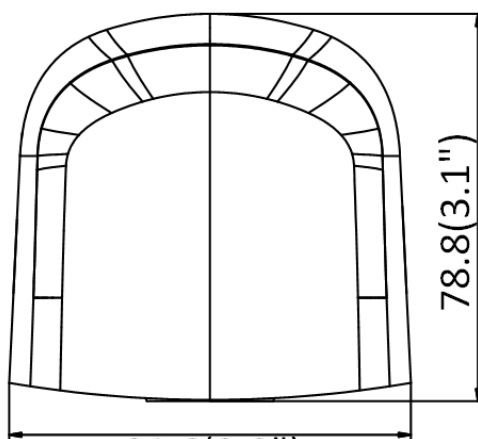

## ▪ Specification

Selection Parameter	
Min. Illumination	0.01 Lux @(F1.2, AGC ON), 0 Lux with IR
Local Storage	128 GB
Protection Level	IP67
Wi-Fi Support	No
Case Type	Bullet
Resolution	2MP
Lens Type	Fixed Lens
Video Compression	H.265+,H.265,H.264+,H.264
Camera	
Image Sensor	1/2.8" Progressive Scan CMOS
Min. Illumination	0.01 Lux @(F1.2, AGC ON), 0 Lux with IR
Shutter Speed	1/3 s to 1/100,000 s
Slow Shutter	No
Wide Dynamic Range	120 dB
Day & Night	IR Cut Filter
Angle Adjustment	Pan: -20°-20°, tilt -15°-25°
Lens	
Focal Length & FOV	2.8 mm: horizontal FOV 102°, vertical FOV 54°, diagonal FOV 118° 4 mm: horizontal FOV 81°, vertical FOV 43°, diagonal FOV 91° 6 mm: horizontal FOV 49°, vertical FOV 27°, diagonal FOV 57°
Lens Mount	M12
Aperture	F1.6,
Video	
Max. Resolution	1920 × 1080
Main Stream	50Hz: 25fps (1920 × 1080, 1280 × 960, 1280 × 720) 60Hz: 30fps (1920 × 1080, 1280 × 960, 1280 × 720)
Sub-Stream	50Hz: 25fps (704 × 576, 640 × 480, 352 × 288, 320 × 240) 60Hz: 30fps (704 × 576, 640 × 480, 352 × 288, 320 × 240)
Third Stream	no
Video Compression	Main Stream: H.265/H.264 Sub-Stream: H.265/H.264
Video Bit Rate	256 Kbps to 8 Mbps
H.264 Type	Baseline Profile/Main Profile/High Profile
H.265 Type	Main Profile
Scalable Video Coding (SVC)	H.264 and H.265 encoding
Network	
Protocols	TCP/IP, ICMP, HTTP, DHCP, DNS, RTP, RTSP, RTCP, NTP, SNMP, QoS, FTP, SMTP, HTTPS
Simultaneous Live View	Up to 8 channels

### ▪ Dimension

81.6(3.2")

81.6(3.2")

78.8(3.1")

63.6(2.5")

Unit: mm(inch)

Distributed by

**HIKVISION®****Headquarters**