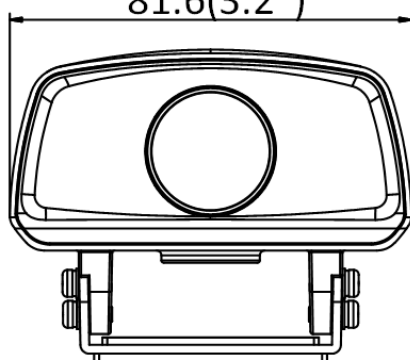

API	ONVIF (PROFILE S, PROFILE G), ISAPI, SDK
User/Host	Up to 32 users,3 levels: Administrator, Operator and User
Network Storage	microSD/SDHC/SDXC card (up to 128 GB),
Client	no
Web Browser	Plug-in required live view: IE10;
<b>Image</b>	
Image Settings	saturation, brightness, contrast, sharpness, gain, white balance adjustable by client software or web browser
Day/Night Switch	Day/Night/Auto/Schedule
Image Enhancement	BLC, 3D DNR,
DNR	3D DNR
<b>Interface</b>	
Ethernet Interface	Without -M: 1 RJ45 10M/100M self-adaptive Ethernet port -M: 1 four-core M12 aviation plug
On-Board Storage	Built-in micro SD/SDHC/SDXC slot, up to 128 GB
Alarm	no
Reset Key	Yes
<b>Event</b>	
Basic Event	Motion detection, video tampering alarm
Smart Event	no
Linkage	Upload to FTP, notify surveillance center, send email, trigger recording,
<b>General</b>	
Camera Material	Metal
Camera Dimension	78.8 × 81.6 × 64 mm (3.1" × 3.2" × 2.5")
Camera Weight	Approx. 330 g (0.7 lb.)
Startup and Operating Conditions	-30 °C to 75 °C (-22 °F to 167°F), humidity less than 95% or less (non-condensing)
General Function	Anti-flicker, heartbeat, mirror,
Power Consumption and Current	0.14 A to 0.09 A, max. 5.2 W
Power Supply	-ID: 9-36V, Ø5.5 mm, coaxial power plug -IM/ND: 802.3af(36 V to 57 V), Class 3

### ▪ Dimension

81.6(3.2")

81.6(3.2")

78.8(3.1")

63.6(2.5")

Unit: mm(inch)

Distributed by

**HIKVISION®****Headquarters**