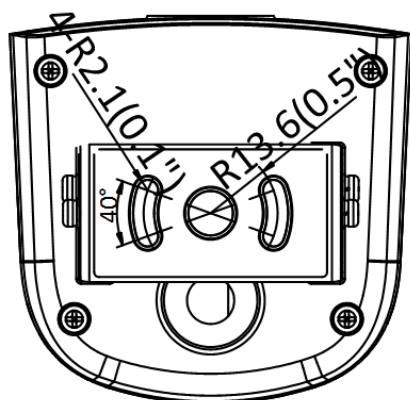

## ▪ Specification

Selection Parameter	
Min. Illumination	0.01 Lux @(F1.2, AGC ON), 0 Lux with IR
Local Storage	128 GB
Protection Level	IP67
Wi-Fi Support	No
Case Type	Bullet
Resolution	2MP
Lens Type	Fixed Lens
Video Compression	H.265+,H.265,H.264+,H.264
Camera	
Image Sensor	1/2.8" Progressive Scan CMOS
Min. Illumination	0.01 Lux @(F1.2, AGC ON), 0 Lux with IR
Shutter Speed	1/3 s to 1/100,000 s
Slow Shutter	No
Wide Dynamic Range	120 dB
Day & Night	IR Cut Filter
Angle Adjustment	Pan: -20°-20°, tilt -15°-25°
Lens	
Focal Length & FOV	2.8 mm: horizontal FOV 102°, vertical FOV 54°, diagonal FOV 118° 4 mm: horizontal FOV 81°, vertical FOV 43°, diagonal FOV 91° 6 mm: horizontal FOV 49°, vertical FOV 27°, diagonal FOV 57°
Lens Mount	M12
Aperture	F1.6,
Video	
Max. Resolution	1920 × 1080
Main Stream	50Hz: 25fps (1920 × 1080, 1280 × 960, 1280 × 720) 60Hz: 30fps (1920 × 1080, 1280 × 960, 1280 × 720)
Sub-Stream	50Hz: 25fps (704 × 576, 640 × 480, 352 × 288, 320 × 240) 60Hz: 30fps (704 × 576, 640 × 480, 352 × 288, 320 × 240)
Third Stream	no
Video Compression	Main Stream: H.265/H.264 Sub-Stream: H.265/H.264
Video Bit Rate	256 Kbps to 8 Mbps
H.264 Type	Baseline Profile/Main Profile/High Profile
H.265 Type	Main Profile
Scalable Video Coding (SVC)	H.264 and H.265 encoding
Network	
Protocols	TCP/IP, ICMP, HTTP, DHCP, DNS, RTP, RTSP, RTCP, NTP, SNMP, QoS, FTP, SMTP, HTTPS
Simultaneous Live View	Up to 8 channels

### ▪ Dimension

81.6(3.2")

81.6(3.2")

78.8(3.1")

63.6(2.5")

Unit: mm(inch)

Distributed by

**HIKVISION®****Headquarters**