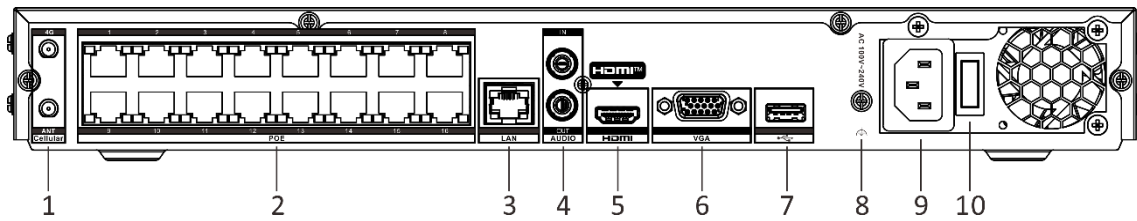

Physical Interface

No.	Description	No.	Description
1	Antenna interface	6	VGA interface
2	Network interfaces with PoE function	7	USB interface
3	LAN network interface	8	GND
4	Audio out and audio in	9	Power supply
5	HDMI interface	10	Power switch

Available Model

DS-7616NI-K2/16P/4G (C)

Headquarters

No.555 Qianmo Road, Binjiang District,
Hangzhou 310051, China
T +86-571-8807-5998
www.hikvision.com

Follow us on social media to get the latest product and solution information.