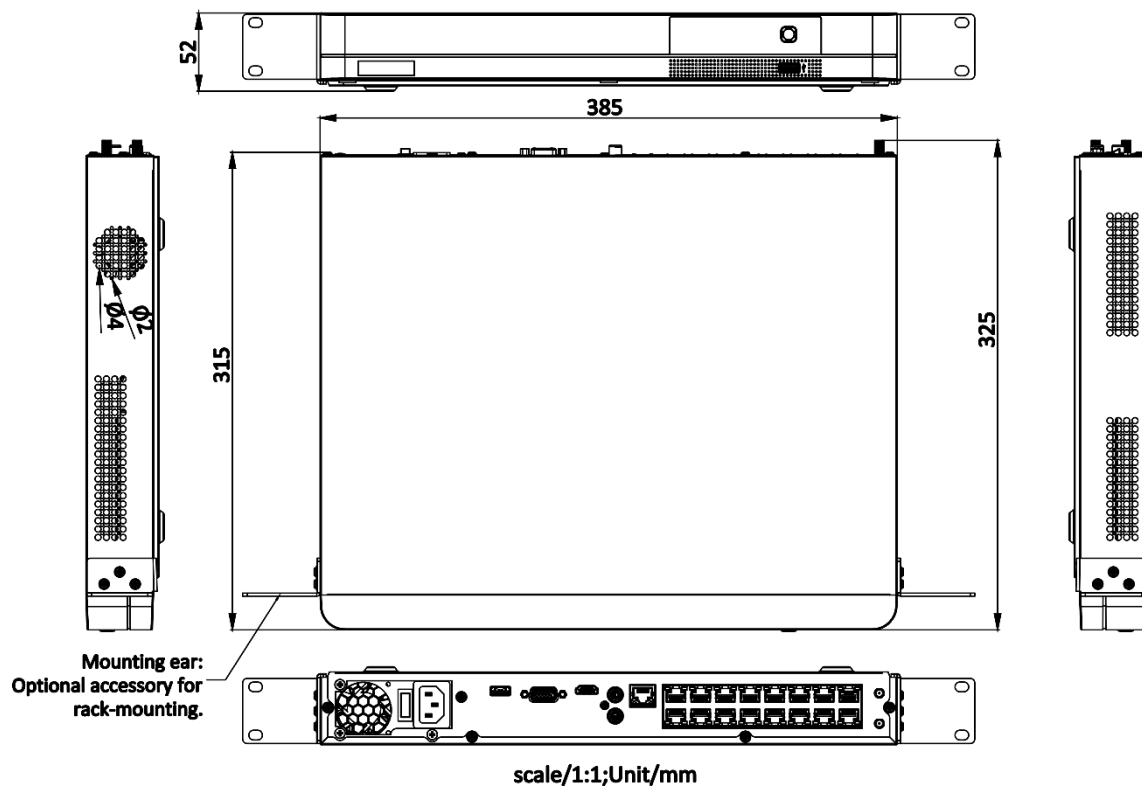

### Network & Ethernet Access

- 16 independent PoE network interfaces
- 1 self-adaptive 10/100/1000 Mbps Ethernet interface
- Hik-Connect for easy network management

Wireless Standard	GSM/EDGE: 850/900/1800MHz WCDMA: B1/B5/B8 LTE-FDD: B1/B3/B5/B7/B8/B20/B28 LTE-TDD: B38/B40/B41
<b>Auxiliary Interface</b>	
SATA	2 SATA interfaces
Capacity	Up to 8 TB capacity for each disk
USB Interface	Front panel: 1 × USB 2.0; Rear panel: 1 × USB 2.0
<b>General</b>	
Power Supply	100 to 240 VAC, 50 to 60 Hz
Consumption	≤ 15 W (without HDD and PoE off)
Working Temperature	-10 °C to 55 °C (14 °F to 131 °F)
Working Humidity	10% to 90%
Dimension (W × D × H)	385 × 315 × 52 mm (15.2" × 12.4" × 2.0")
Weight	≤ 3 kg (without HDD, 6.6 lb.)

# Dimension