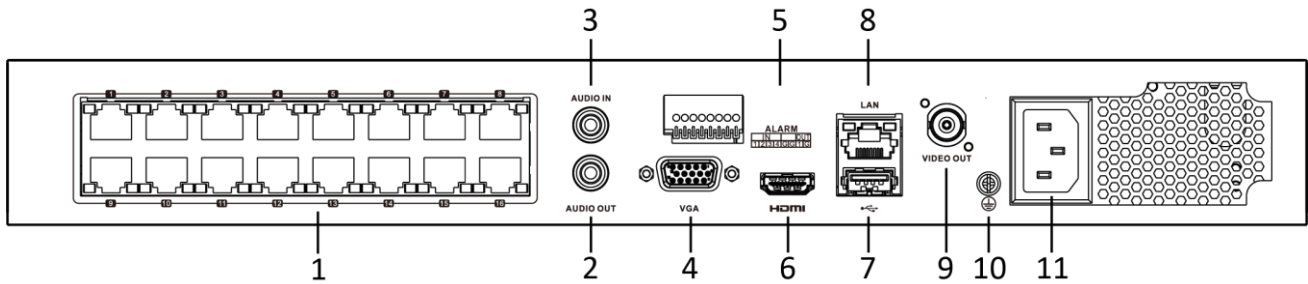

Physical Interface

No.	Description	No.	Description
1	PoE Interfaces	7	USB 3.0 interface
2	AUDIO OUT	8	LAN Network Interface
3	AUDIO IN	9	VIDEO OUT
4	VGA Interface	10	GND
5	Alarm In/Alarm Out	11	Power Supply
6	HDMI Interface