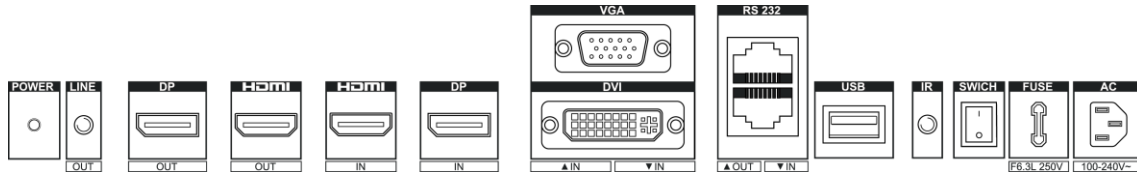

▪ Physical Interface

Interface	Description	Interface	Description
POWER	Power indicator	DVI IN	DVI-I input interface for digital signals
LINE OUT	Audio output interface for analog signals	RS 232 OUT	Serial loopback output interface
DP OUT	DP output interface for digital signals	RS 232 IN	Serial input interface
HDMI OUT	HDMI output interface for digital signals	USB	USB interface
HDMI IN	HDMI input interface for digital signals	IR	IR input interface
DP IN	DP input interface for digital signals	SWITCH	Switch button
VGA IN	VGA input interface for analog signals	-	-