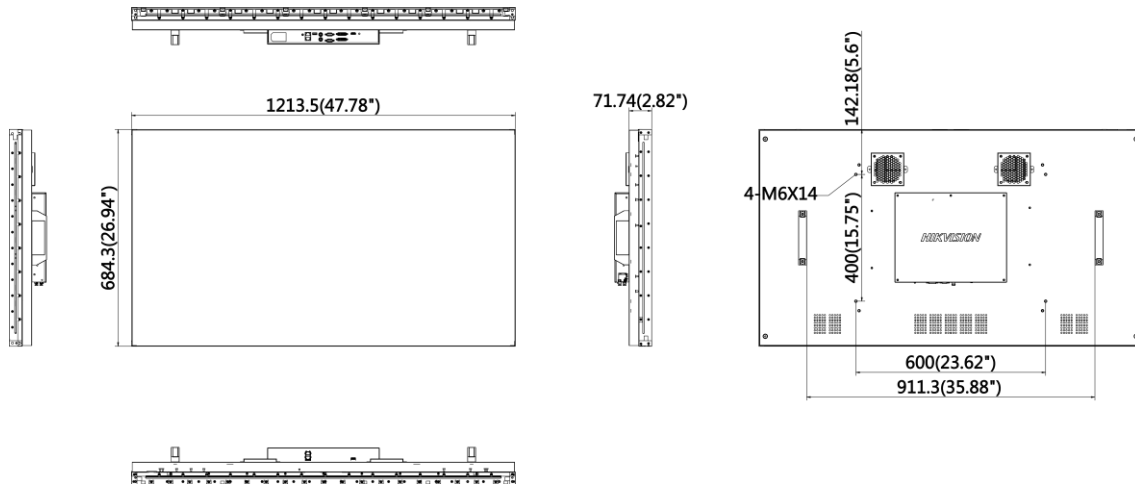

Dimension

Distributed by

HIKVISION®

Headquarters

No.555 Qianmo Road, Binjiang District,
Hangzhou 310051, China
T +86-571-8807-5998
overseasbusiness@hikvision.com

Hikvision USA
T +1-909-895-0400
sales.usa@hikvision.com

Hikvision Australia
T +61-2-8599-4233
salesau@hikvision.com

Hikvision India
T +91-22-28469900
sales@pramahikvision.com

Hikvision Canada
T +1-866-200-6690
sales.canada@hikvision.com

Hikvision Thailand
T +662-275-9949
sales.thailand@hikvision.com

Hikvision Europe
T +31-23-5542770
sales.eu@hikvision.com

Hikvision Italy
T +39-0438-6902
info.it@hikvision.com

Hikvision Brazil
T +55 11 3318-0050
Latam.support@hikvision.com

Hikvision Turkey
T +90 (216)521 7070- 7074
sales.tr@hikvision.com

Hikvision Malaysia
T +601-7652-2413
sales.my@hikvision.com

Hikvision UK & Ireland
T +01628-902140
sales.uk@hikvision.com

Hikvision South Africa
Tel: +27 (10) 0351172
sale.africa@hikvision.com

Hikvision France
T +33(0)1-85-330-450
info.fr@hikvision.com

Hikvision Kazakhstan
T +7-727-9730667
nikia.panfilov@hikvision.ru

Hikvision Vietnam
T +84-974270888
sales.vt@hikvision.com

Hikvision UAE
T +971-4-4432090
salesme@hikvision.com

Hikvision Singapore
T +65-6684-4718
sg@hikvision.com

Hikvision Spain
T +34-91-737-16-55
info.es@hikvision.com

Hikvision Tashkent
T +99-87-1238-9438
uzb@hikvision.ru

Hikvision Hong Kong
T +852-2151-1761
info.hk@hikvision.com

Hikvision Russia
T +7-495-669-67-99
saleru@hikvision.com

Hikvision Korea
T +82-(0)31-731-8817
sales.korea@hikvision.com

Hikvision Poland
T +48-22-460-01-50
info.pl@hikvision.com

Hikvision Indonesia
T +62-21-2933759
Sales.Indonesia@hikvision.com