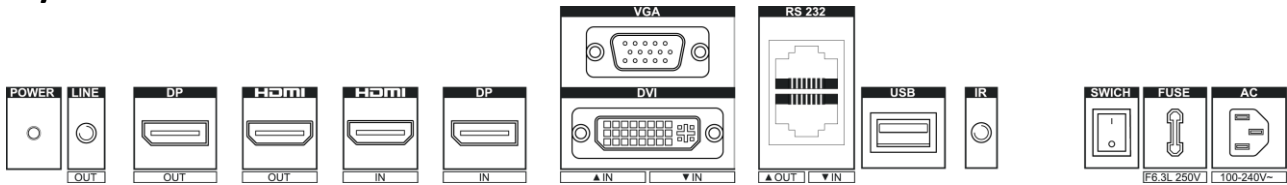

▪ Available Model

DS-D2055LR-G

▪ Physical Interface

Interface	Description	Interface	Description
POWER	Power indicator	DVI IN	DVI-I input interface for digital signals
LINE OUT	Audio output interface for analog signals	RS 232 OUT	Serial loopback output interface
DP OUT	DP output interface for digital signals	RS 232 IN	Serial input interface
HDMI OUT	HDMI output interface for digital signals	USB	USB interface
HDMI IN	HDMI input interface for digital signals	IR	IR input interface
DP IN	DP input interface for digital signals	SWITCH	Switch button
VGA IN	VGA input interface for analog signals	-	-