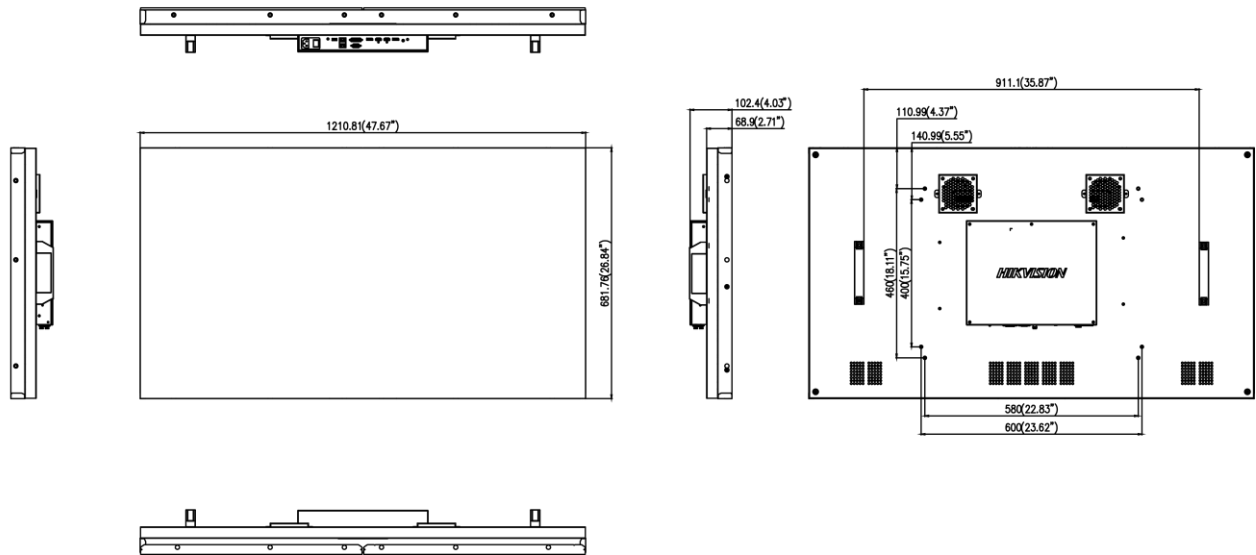

Dimension

Distributed by

HIKVISION®

Headquarters

No.555 Qianmo Road, Binjiang District,
Hangzhou 310051, China
T +86-571-8807-5998
overseasbusiness@hikvision.com

Hikvision USA
T +1-909-895-0400
sales.usa@hikvision.com

Hikvision Australia
T +61-2-8599-4233
salesau@hikvision.com

Hikvision India
T +91-22-28469900
sales@pramahikvision.com

Hikvision Canada
T +1-866-200-6690
sales.canada@hikvision.com

Hikvision Thailand
T +662-275-9949
sales.thailand@hikvision.com

Hikvision Europe
T +31-23-5542770
sales.eu@hikvision.com

Hikvision Italy
T +39-0438-6902
info.it@hikvision.com

Hikvision Brazil
T +55 11 3318-0050
Latam.support@hikvision.com

Hikvision Turkey
T +90 [216]521 7070- 7074
sales.tr@hikvision.com

Hikvision Malaysia
T +601-7652-2413
sales.my@hikvision.com

Hikvision UK & Ireland
T +01628-902140
sales.uk@hikvision.com

Hikvision South Africa
Tel: +27 (10) 0351172
sale.africa@hikvision.com

Hikvision France
T +33(0)1-85-330-450
info.fr@hikvision.com

Hikvision Kazakhstan
T +7-727-9730667
nikia.panfilov@hikvision.ru

Hikvision Vietnam
T +84-974270888
sales.vt@hikvision.com

Hikvision UAE
T +971-4-4432090
salesme@hikvision.com

Hikvision Singapore
T +65-6684-4718
sg@hikvision.com

Hikvision Spain
T +34-91-737-16-55
info.es@hikvision.com

Hikvision Tashkent
T +99-87-1238-9438
uzb@hikvision.ru

Hikvision Hong Kong
T +852-2151-1761
info.hk@hikvision.com

Hikvision Russia
T +7-495-669-67-99
saleru@hikvision.com

Hikvision Korea
T +82-(0)31-731-8817
sales.korea@hikvision.com

Hikvision Poland
T +48-22-460-01-50
info.pl@hikvision.com

Hikvision Indonesia
T +62-21-2933759
Sales.Indonesia@hikvision.com