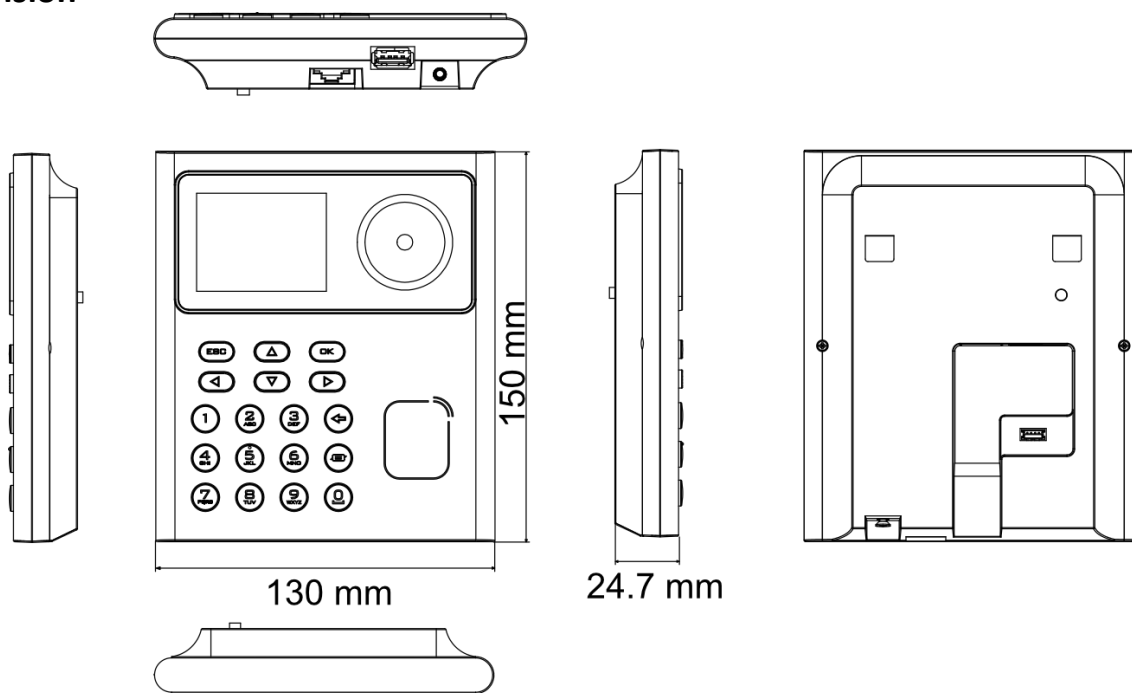

Language

English, Spanish (South America), Arabic, Thai, Indonesian, Russian, Vietnamese,
Portuguese (Brazil), Korean, Japanese

▪ Available Model

DS-K1T320EWX

▪ Dimension